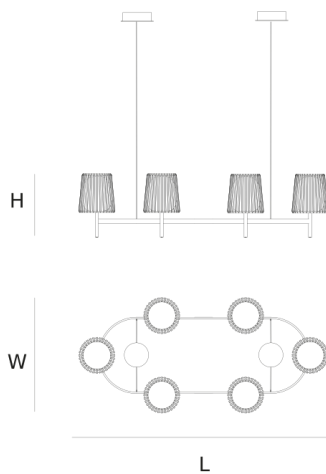

Product data sheet

Date: September 23rd 2021

ABOUT **JULIA OVAL**

CHANDELIER by Daniel Becker

A reinterpretation of the classic textile plissé shade. Julia series includes suspensions, chandeliers, wall, floor and table lamps. Each one consists of two shades: the outer is handmade of brass, while the inner is made of translucent glass. Both shades are connected to a classic table lamp in a way that signifies the present archetypal gesture.

DIMENSIONS

L 130 cm 51.2 inch
H 35 cm 13.8 inch
W 60 cm 23.6 inch

LIGHTSOURCE

6 x E14 led, 4W, 1560LM,
2000-2900K

FINISH

Chrome plated
Brass

TYPE.NR

CANOPY

Ø 17 cm 6.7 inch
H 5 cm 2 inch

INCLUDED

Yes

45 120x60x75cm

CABLELENGTH

Up to 200 cm 78 inch

TYPE	chandelier
STANDARD	The fixture is supplied with dim to warm led lamps. Black canopy with cover plate in matching colour of the fixture.
OPTIONAL	
TRANSFORMER/DRIVER	n/a
DIMMING	led dimmer