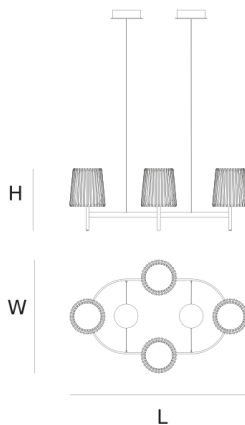

Product data sheet

Date: September 23rd 2021

ABOUT JULIA OVAL

CHANDELIER by Daniel Becker

A reinterpretation of the classic textile plissé shade. Julia series includes suspensions, chandeliers, wall, floor and table lamps. Each one consists of two shades: the outer is handmade of brass, while the inner is made of translucent glass. Both shades are connected to a classic table lamp in a way that signifies the present archetypal gesture.

DIMENSIONS

L 100 cm 39.4 inch
H 35 cm 13.8 inch
W 60 cm 23.6 inch

LIGHTSOURCE

4 x E14 led, 4W, 1040LM,
2000-2900K

FINISH

Chrome plated
Brass

TYPE.NR

CANOPY

Ø 17 cm 6.7 inch
H 5 cm 2 inch

INCLUDED

Yes

CABLELENGTH

Up to 200 cm 78 inch

TYPE	chandelier
STANDARD	The fixture is supplied with dim to warm led lamps. Black canopy with cover plate in matching colour of the fixture.
OPTIONAL	
TRANSFORMER/DRIVER	n/a
DIMMING	led dimmer