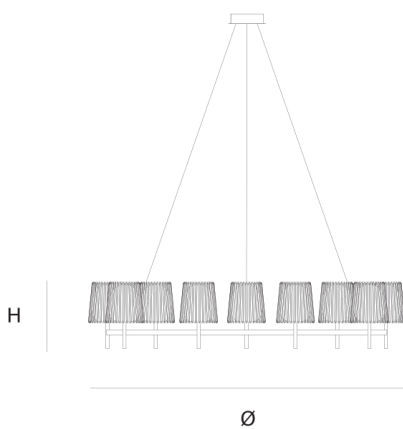

Product data sheet

Date: September 23rd 2021

ABOUT **JULIA SINGLE**

CHANDELIER by Daniel Becker

A reinterpretation of the classic textile plissé shade. Julia series includes suspensions, chandeliers, wall, floor and table lamps. Each one consists of two shades: the outer is handmade of brass, while the inner is made of translucent glass. Both shades are connected to a classic table lamp in a way that signifies the present archetypal gesture.

DIMENSIONS

Ø 160 cm 63 inch
H 35 cm 13.8 inch

LIGHTSOURCE

9 x E14 led, 4W, 2340LM,
2000-2900K

FINISH

Chrome plated
Brass

TYPE.NR

CANOPY

Ø 17 cm 6.7 inch
H 5 cm 2 inch

INCLUDED

Yes

CABLELENGTH

Up to 200 cm 78 inch

TYPE	chandelier
STANDARD	The fixture is supplied with dim to warm led lamps. Black canopy with cover plate in matching colour of the fixture.
OPTIONAL	
TRANSFORMER/DRIVER	n/a
DIMMING	led dimmer