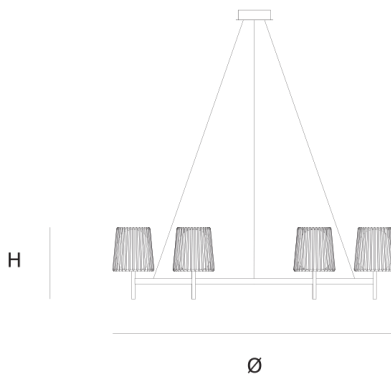

CABLELENGTH

Up to 200 cm 78 inch

TYPE	chandelier
STANDARD	The fixture is supplied with dim to warm led lamps. Black canopy with cover plate in matching colour of the fixture.
OPTIONAL	
TRANSFORMER/DRIVER	n/a
DIMMING	led dimmer