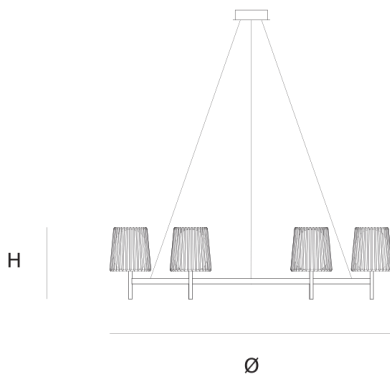

Product data sheet

Date: September 23rd 2021

ABOUT **JULIA SINGLE**

CHANDELIER by Daniel Becker

A reinterpretation of the classic textile plissé shade. Julia series includes suspensions, chandeliers, wall, floor and table lamps. Each one consists of two shades: the outer is handmade of brass, while the inner is made of translucent glass. Both shades are connected to a classic table lamp in a way that signifies the present archetypal gesture.

DIMENSIONS

Ø 100 cm 39.4 inch
H 35 cm 13.8 inch

LIGHTSOURCE

6 x E14 led, 4W, 1560LM,
2000-2900K

FINISH

Chrome plated
Brass

TYPE.NR

CANOPY

Ø 17 cm 6.7 inch
H 5 cm 2 inch

INCLUDED

Yes

CABLELENGTH

Up to 200 cm 78 inch

TYPE	chandelier
STANDARD	The fixture is supplied with dim to warm led lamps. Black canopy with cover plate in matching colour of the fixture.
OPTIONAL	
TRANSFORMER/DRIVER	n/a
DIMMING	led dimmer