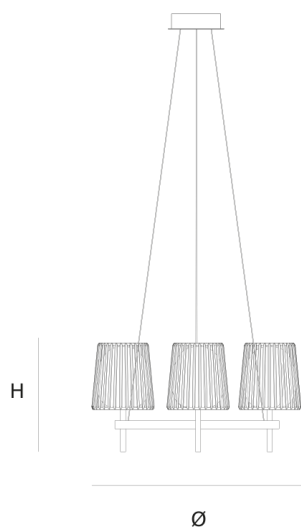

### **CHANDELIER** by Daniel Becker

A reinterpretation of the classic textile plissé shade. Julia series includes suspensions, chandeliers, wall, floor and table lamps. Each one consists of two shades: the outer is handmade of brass, while the inner is made of translucent glass. Both shades are connected to a classic table lamp in a way that signifies the present archetypal gesture.

#### DIMENSIONS

Ø 70 cm 27.6 inch  
H 35 cm 13.8 inch

#### CANOPY

Ø 17 cm 6.7 inch  
H 5 cm 2 inch