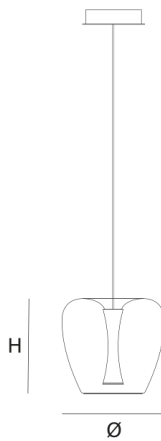

Product data sheet

Date: September 23rd 2021

ABOUT **APPLE MOOD**

SUSPENSION by Malika Novi

The natural beauty of the apple. A transparent apple shaped glass with a solid aluminium core.

DIMENSIONS

Ø 30 cm 11.8 inch
H 30 cm 11.8 inch

CANOPY

Ø 20 cm 7.9 inch
H 5 cm 2 inch

CABLELENGTH

Up to 300 cm 118 inch

LIGHTSOURCE

Led, 11,7W, 1260LM,
2700K

INCLUDED

Yes

 5  8  57x57x57cm

FINISH

Aluminium
polished
Brass
Copper
Black
Green
Red

TYPE.NR

TYPE	suspension
STANDARD	The fixture is supplied with a black textile cable. Black ceiling canopy with chrome cover plate. Trailing edge dimmable.
OPTIONAL	
TRANSFORMER/DRIVER	Meanwell PCD-16-350B
DIMMING	trailing edge