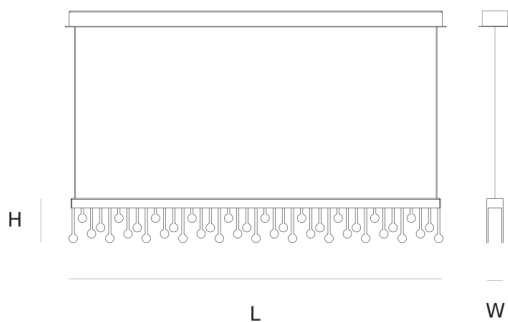

Product data sheet

Date: October 7th 2021

ABOUT MELODY LONG

SUSPENSION by Sybille van Gammeren

The Art Deco style and love for music were the inspiration for the designer to create this light. The characteristic stainless steel combined with the gold leaf finish gives a frivolous effect

DIMENSIONS

L 97 cm 38.2 inch
H 12 cm 4.7 inch
W 2.5 cm 1 inch

CANOPY

L 100 cm 39.4 inch
H 2.5 cm 1 inch
W 7 cm 2.8 inch

CABLELENGTH

Up to 200 cm 78 inch

LIGHTSOURCE

Led 13W, 2700K, CRI>90,
632 LM

INCLUDED

Yes

FINISH

Stainless steel
polished

TYPE.NR

TYPE	suspension
STANDARD	Black canopy with chrome cover plate. The suspension lamps are not Dimmable. The floor lamp has an integrated dimmer button in the base.
OPTIONAL	Dim unit with remote control (other dimming options on request). 2400K, 3000K or 4000K led.
TRANSFORMER/DRIVER	Meanwell LPV-100-24
DIMMING	n/a