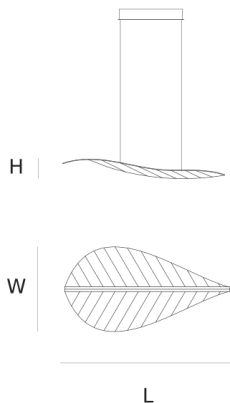

## ABOUT PHILAE SUSPENSION

by Jan Pauwels

Autumn storm, falling leaves, make any combination you like. By playing with the length of the cables, and the number and sizes, you create your own lighting installation. The circuit boards have leds on both sides. 2/3 of the light is going downwards and 1/3 is going upwards

### DIMENSIONS

L 115 cm 45.3 inch  
H 10 cm 3.9 inch  
W 52 cm 20.5 inch

### CANOPY

L 28 cm 11 inch  
H 4.5 cm 1.8 inch  
W 10 cm 3.9 inch