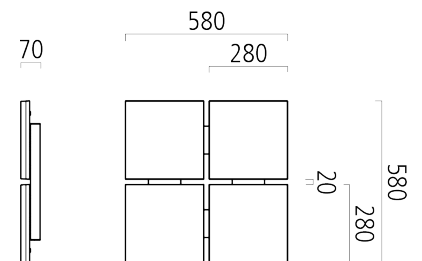

# QUATTRA (130-004-224-E01)

SCHMITZ 

Manufacturer: Schmitz-Leuchten GmbH & Co. KG  
130-004-224-E01 QUATTRA  
Surface: silvergrey  
Measurements (LxBxH): 580 x 580 x 70 mm  
Light distribution: direct  
Lightsource: LED, 4000K, Ra>80  
Connected load: max. 66 W  
Luminous flux of luminaire: 5600 lm  
Luminous efficacy: 82 lm/W  
Control Mode: DIM DALI  
Weight: 8 kg  
degree of protection: IP20  
protection class: 1

## Lighting Data

Lightsource: LED, 4000K, Ra>80  
Luminous flux of luminaire: 5600 lm  
Luminous efficacy: 82lm/W  
Connected load: 66 W  
Measurements (LxBxH): 580 x 580 x 70 mm  
Energy Efficiency Classification (EEC): A++,A+,A