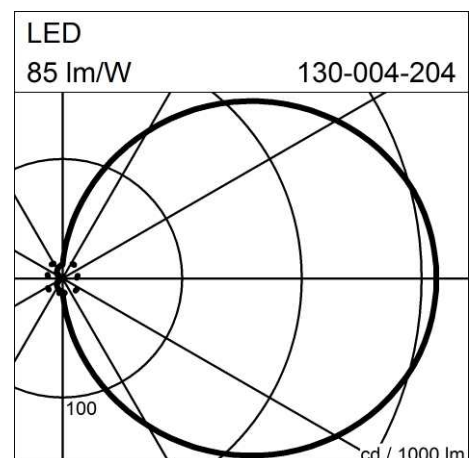

# QUATTRA (130-004-224-E01)

SCHMITZ 

Manufacturer: Schmitz-Leuchten GmbH & Co. KG  
130-004-224-E01 QUATTRA  
Surface: silvergrey  
Measurements (LxBxH): 580 x 580 x 70 mm  
Light distribution: direct  
Lightsource: LED, 4000K, Ra>80  
Connected load: max. 66 W  
Luminous flux of luminaire: 5600 lm  
Luminous efficacy: 82 lm/W  
Control Mode: DIM DALI  
Weight: 8 kg  
degree of protection: IP20  
protection class: 1

## Lighting Data

Lightsource: LED, 4000K, Ra>80  
Luminous flux of luminaire: 5600 lm  
Luminous efficacy: 82lm/W  
Connected load: 66 W  
Measurements (LxBxH): 580 x 580 x 70 mm  
Energy Efficiency Classification (EEC): A++,A+,A