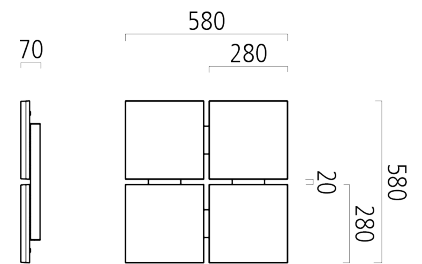

# QUATTRA (130-004-223)

Manufacturer: Schmitz-Leuchten GmbH & Co. KG  
130-004-223 QUATTRA  
Surface: silvergrey  
Measurements (LxBxH): 580 x 580 x 70 mm  
Light distribution: direct  
Lightsource: LED, 3000K, Ra>80  
Connected load: max. 66 W  
Luminous flux of luminaire: 5320 lm  
Luminous efficacy: 77 lm/W  
Control Mode: DIM DALI  
Weight: 8 kg  
degree of protection: IP20  
protection class: 1

## Lighting Data

Lightsource: LED, 3000K, Ra>80  
Luminous flux of luminaire: 5320 lm  
Luminous efficacy: 77lm/W  
Connected load: 66 W  
Measurements (LxBxH): 580 x 580 x 70 mm  
Energy Efficiency Classification (EEC): A++,A+,A