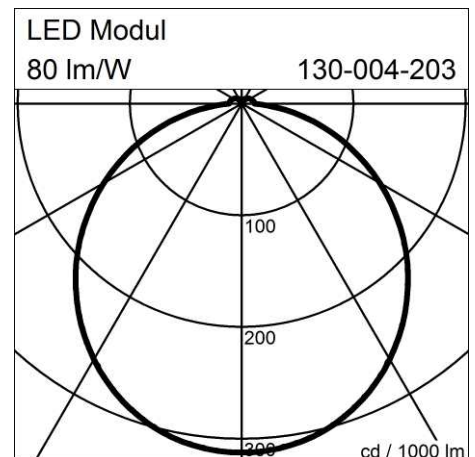

# QUATTRA (130-004-223)

Manufacturer: Schmitz-Leuchten GmbH & Co. KG  
130-004-223 QUATTRA  
Surface: silvergrey  
Measurements (LxBxH): 580 x 580 x 70 mm  
Light distribution: direct  
Lightsource: LED, 3000K, Ra>80  
Connected load: max. 66 W  
Luminous flux of luminaire: 5320 lm  
Luminous efficacy: 77 lm/W  
Control Mode: DIM DALI  
Weight: 8 kg  
degree of protection: IP20  
protection class: 1

## Lighting Data

Lightsource: LED, 3000K, Ra>80  
Luminous flux of luminaire: 5320 lm  
Luminous efficacy: 77lm/W  
Connected load: 66 W  
Measurements (LxBxH): 580 x 580 x 70 mm  
Energy Efficiency Classification (EEC): A++,A+,A