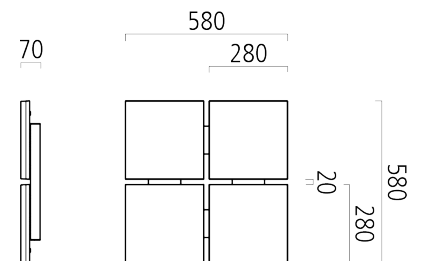

# QUATTRA (130-004-204)

SCHMITZ 

Manufacturer: Schmitz-Leuchten GmbH & Co. KG  
130-004-204 QUATTRA  
Surface: silvergrey  
Measurements (LxBxH): 580 x 580 x 70 mm  
Light distribution: direct  
Lightsource: LED, 4000K, Ra>80  
Connected load: max. 66 W  
Luminous flux of luminaire: 5600 lm  
Luminous efficacy: 82 lm/W  
Control Mode: ON/OFF  
Weight: 8 kg  
degree of protection: IP20  
protection class: 1

## Lighting Data

Lightsource: LED, 4000K, Ra>80  
Luminous flux of luminaire: 5600 lm  
Luminous efficacy: 82lm/W  
Connected load: 66 W  
Measurements (LxBxH): 580 x 580 x 70 mm  
Energy Efficiency Classification (EEC): A++,A+,A