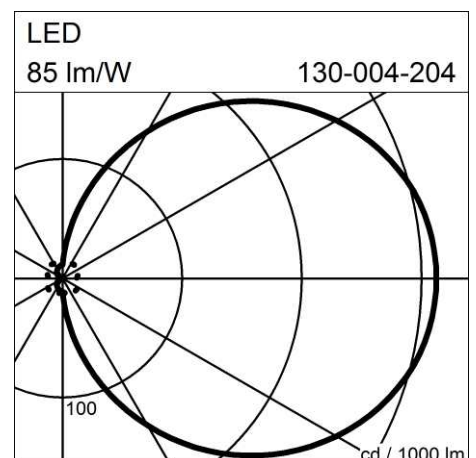

# QUATTRA (130-004-204)

SCHMITZ 

Manufacturer: Schmitz-Leuchten GmbH & Co. KG  
130-004-204 QUATTRA  
Surface: silvergrey  
Measurements (LxBxH): 580 x 580 x 70 mm  
Light distribution: direct  
Lightsource: LED, 4000K, Ra>80  
Connected load: max. 66 W  
Luminous flux of luminaire: 5600 lm  
Luminous efficacy: 82 lm/W  
Control Mode: ON/OFF  
Weight: 8 kg  
degree of protection: IP20  
protection class: 1

## Lighting Data

Lightsource: LED, 4000K, Ra>80  
Luminous flux of luminaire: 5600 lm  
Luminous efficacy: 82lm/W  
Connected load: 66 W  
Measurements (LxBxH): 580 x 580 x 70 mm  
Energy Efficiency Classification (EEC): A++,A+,A