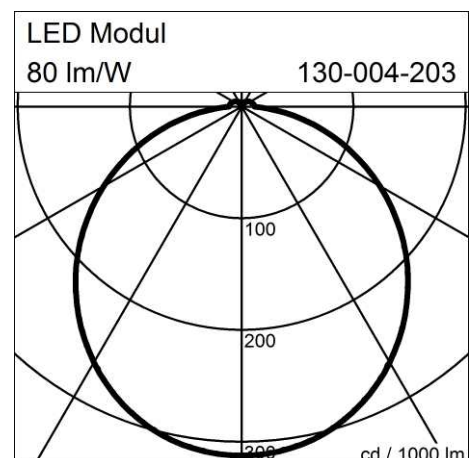

QUATTRA (130-004-203)

Manufacturer: Schmitz-Leuchten GmbH & Co. KG
130-004-203 QUATTRA
Surface: silvergrey
Measurements (LxBxH): 580 x 580 x 70 mm
Light distribution: direct
Lightsource: LED, 3000K, Ra>80
Connected load: max. 66 W
Luminous flux of luminaire: 5320 lm
Luminous efficacy: 77 lm/W
Control Mode: ON/OFF
Weight: 8 kg
degree of protection: IP20
protection class: 1

Lighting Data

Lightsource: LED, 3000K, Ra>80
Luminous flux of luminaire: 5320 lm
Luminous efficacy: 77lm/W
Connected load: 66 W
Measurements (LxBxH): 580 x 580 x 70 mm
Energy Efficiency Classification (EEC): A++,A+,A