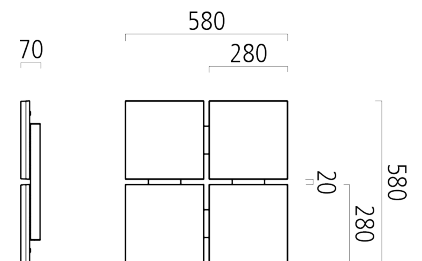

QUATTRA (130-004-203)

Manufacturer: Schmitz-Leuchten GmbH & Co. KG
130-004-203 QUATTRA
Surface: silvergrey
Measurements (LxBxH): 580 x 580 x 70 mm
Light distribution: direct
Lightsource: LED, 3000K, Ra>80
Connected load: max. 66 W
Luminous flux of luminaire: 5320 lm
Luminous efficacy: 77 lm/W
Control Mode: ON/OFF
Weight: 8 kg
degree of protection: IP20
protection class: 1

Lighting Data

Lightsource: LED, 3000K, Ra>80
Luminous flux of luminaire: 5320 lm
Luminous efficacy: 77lm/W
Connected load: 66 W
Measurements (LxBxH): 580 x 580 x 70 mm
Energy Efficiency Classification (EEC): A++,A+,A