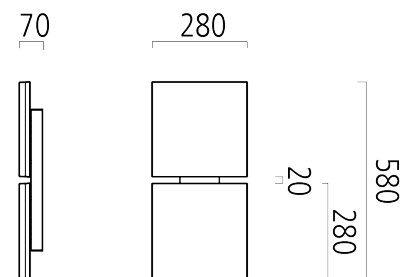

QUATTRA (130-002-224)

Manufacturer: Schmitz-Leuchten GmbH & Co. KG
130-002-224 QUATTRA
Surface: silvergrey
Measurements (LxBxH): 280 x 580 x 70 mm
Light distribution: direct
Lightsource: LED, 4000K, Ra>80
Connected load: max. 34 W
Luminous flux of luminaire: 2800 lm
Luminous efficacy: 82 lm/W
Control Mode: DIM DALI
Weight: 4 kg
degree of protection: IP20
protection class: 1

Lighting Data

Lightsource: LED, 4000K, Ra>80
Luminous flux of luminaire: 2800 lm
Luminous efficacy: 82lm/W
Connected load: 34 W
Measurements (LxBxH): 280 x 580 x 70 mm
Energy Efficiency Classification (EEC): A++,A+,A