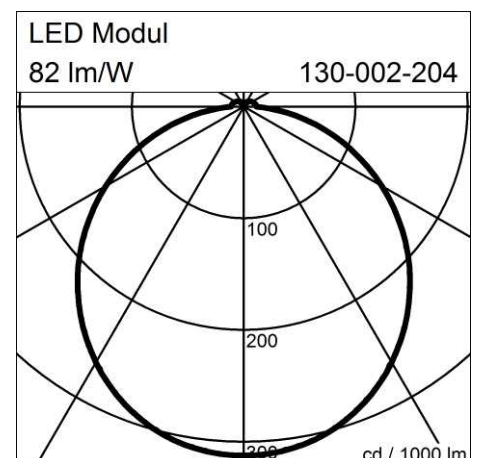

QUATTRA (130-002-224)

Manufacturer: Schmitz-Leuchten GmbH & Co. KG
130-002-224 QUATTRA
Surface: silvergrey
Measurements (LxBxH): 280 x 580 x 70 mm
Light distribution: direct
Lightsource: LED, 4000K, Ra>80
Connected load: max. 34 W
Luminous flux of luminaire: 2800 lm
Luminous efficacy: 82 lm/W
Control Mode: DIM DALI
Weight: 4 kg
degree of protection: IP20
protection class: 1

Lighting Data

Lightsource: LED, 4000K, Ra>80
Luminous flux of luminaire: 2800 lm
Luminous efficacy: 82lm/W
Connected load: 34 W
Measurements (LxBxH): 280 x 580 x 70 mm
Energy Efficiency Classification (EEC): A++,A+,A