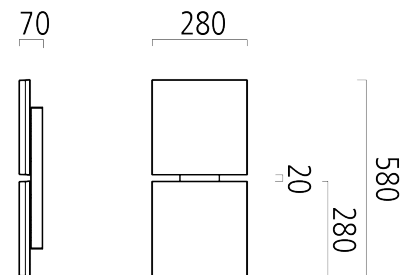

# QUATTRA (130-002-223)

Manufacturer: Schmitz-Leuchten GmbH & Co. KG  
130-002-223 QUATTRA  
Surface: silvergrey  
Measurements (LxBxH): 280 x 580 x 70 mm  
Light distribution: direct  
Lightsource: LED, 3000K, Ra>80  
Connected load: max. 34 W  
Luminous flux of luminaire: 2660 lm  
Luminous efficacy: 77 lm/W  
Control Mode: DIM DALI  
Weight: 4 kg  
degree of protection: IP20  
protection class: 1

## Lighting Data

Lightsource: LED, 3000K, Ra>80  
Luminous flux of luminaire: 2660 lm  
Luminous efficacy: 77lm/W  
Connected load: 34 W  
Measurements (LxBxH): 280 x 580 x 70 mm  
Energy Efficiency Classification (EEC): A++,A+,A