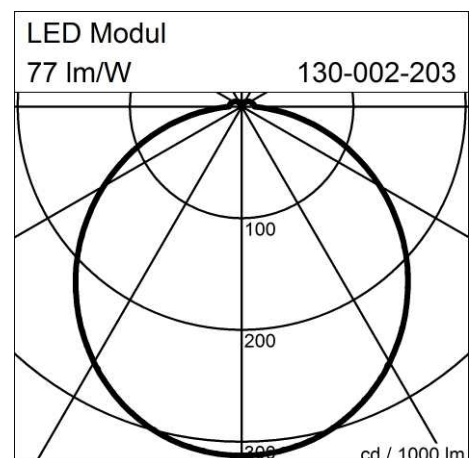

# QUATTRA (130-002-223)

Manufacturer: Schmitz-Leuchten GmbH & Co. KG  
130-002-223 QUATTRA  
Surface: silvergrey  
Measurements (LxBxH): 280 x 580 x 70 mm  
Light distribution: direct  
Lightsource: LED, 3000K, Ra>80  
Connected load: max. 34 W  
Luminous flux of luminaire: 2660 lm  
Luminous efficacy: 77 lm/W  
Control Mode: DIM DALI  
Weight: 4 kg  
degree of protection: IP20  
protection class: 1

## Lighting Data

Lightsource: LED, 3000K, Ra>80  
Luminous flux of luminaire: 2660 lm  
Luminous efficacy: 77lm/W  
Connected load: 34 W  
Measurements (LxBxH): 280 x 580 x 70 mm  
Energy Efficiency Classification (EEC): A++,A+,A