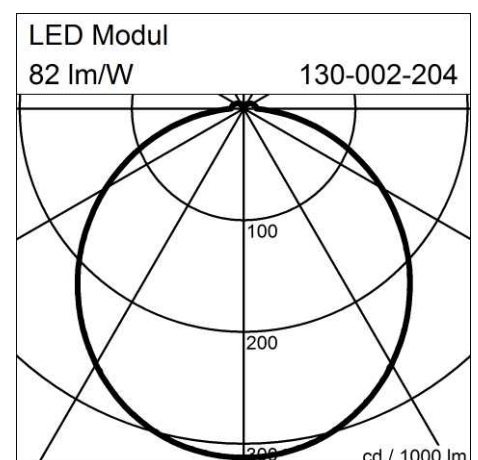

QUATTRA (130-002-204)

Manufacturer: Schmitz-Leuchten GmbH & Co. KG
130-002-204 QUATTRA
Surface: silvergrey
Measurements (LxBxH): 280 x 580 x 70 mm
Light distribution: direct
Lightsource: LED, 4000K, Ra>80
Connected load: max. 34 W
Luminous flux of luminaire: 2800 lm
Luminous efficacy: 82 lm/W
Control Mode: ON/OFF
Weight: 4 kg
degree of protection: IP20
protection class: 1

Lighting Data

Lightsource: LED, 4000K, Ra>80
Luminous flux of luminaire: 2800 lm
Luminous efficacy: 82lm/W
Connected load: 34 W
Measurements (LxBxH): 280 x 580 x 70 mm
Energy Efficiency Classification (EEC): A++,A+,A