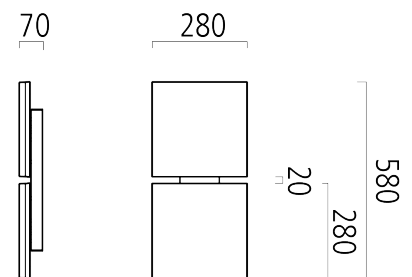

QUATTRA (130-002-204)

Manufacturer: Schmitz-Leuchten GmbH & Co. KG
130-002-204 QUATTRA
Surface: silvergrey
Measurements (LxBxH): 280 x 580 x 70 mm
Light distribution: direct
Lightsource: LED, 4000K, Ra>80
Connected load: max. 34 W
Luminous flux of luminaire: 2800 lm
Luminous efficacy: 82 lm/W
Control Mode: ON/OFF
Weight: 4 kg
degree of protection: IP20
protection class: 1

Lighting Data

Lightsource: LED, 4000K, Ra>80
Luminous flux of luminaire: 2800 lm
Luminous efficacy: 82lm/W
Connected load: 34 W
Measurements (LxBxH): 280 x 580 x 70 mm
Energy Efficiency Classification (EEC): A++,A+,A