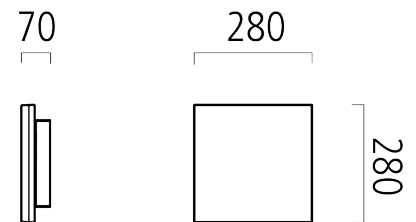

# QUATTRA (130-001-224)

Manufacturer: Schmitz-Leuchten GmbH & Co. KG  
130-001-224 QUATTRA  
Surface: silvergrey  
Measurements (LxBxH): 280 x 280 x 70 mm  
Light distribution: direct  
Lightsource: LED, 4000K, Ra>80  
Connected load: max. 17 W  
Luminous flux of luminaire: 1400 lm  
Luminous efficacy: 82 lm/W  
Control Mode: DIM DALI  
Weight: 2 kg  
degree of protection: IP20  
protection class: 1

## Lighting Data

Lightsource: LED, 4000K, Ra>80  
Luminous flux of luminaire: 1400 lm  
Luminous efficacy: 82lm/W  
Connected load: 17 W  
Measurements (LxBxH): 280 x 280 x 70 mm  
Energy Efficiency Classification (EEC): A++,A+,A