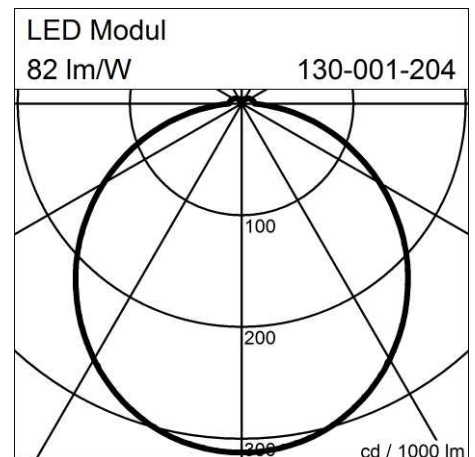

# QUATTRA (130-001-224)

Manufacturer: Schmitz-Leuchten GmbH & Co. KG  
130-001-224 QUATTRA  
Surface: silvergrey  
Measurements (LxBxH): 280 x 280 x 70 mm  
Light distribution: direct  
Lightsource: LED, 4000K, Ra>80  
Connected load: max. 17 W  
Luminous flux of luminaire: 1400 lm  
Luminous efficacy: 82 lm/W  
Control Mode: DIM DALI  
Weight: 2 kg  
degree of protection: IP20  
protection class: 1

## Lighting Data

Lightsource: LED, 4000K, Ra>80  
Luminous flux of luminaire: 1400 lm  
Luminous efficacy: 82lm/W  
Connected load: 17 W  
Measurements (LxBxH): 280 x 280 x 70 mm  
Energy Efficiency Classification (EEC): A++,A+,A