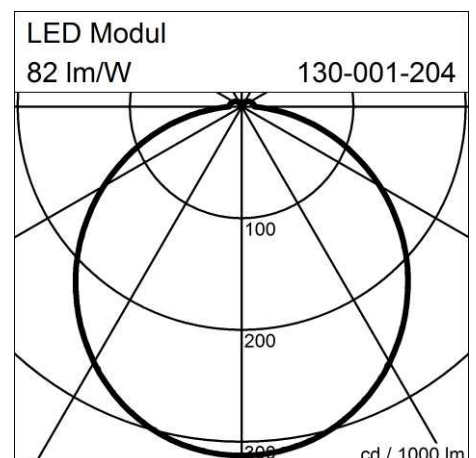

# QUATTRA (130-001-204)

Manufacturer: Schmitz-Leuchten GmbH & Co. KG  
130-001-204 QUATTRA  
Surface: silvergrey  
Measurements (LxBxH): 280 x 280 x 70 mm  
Light distribution: direct  
Lightsource: LED, 4000K, Ra>80  
Connected load: max. 17 W  
Luminous flux of luminaire: 1400 lm  
Luminous efficacy: 82 lm/W  
Control Mode: ON/OFF  
Weight: 2 kg  
degree of protection: IP20  
protection class: 1

## Lighting Data

Lightsource: LED, 4000K, Ra>80  
Luminous flux of luminaire: 1400 lm  
Luminous efficacy: 82lm/W  
Connected load: 17 W  
Measurements (LxBxH): 280 x 280 x 70 mm  
Energy Efficiency Classification (EEC): A++,A+,A