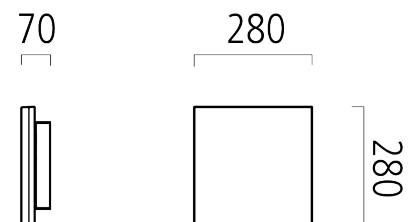

# QUATTRA (130-001-204)

Manufacturer: Schmitz-Leuchten GmbH & Co. KG  
130-001-204 QUATTRA  
Surface: silvergrey  
Measurements (LxBxH): 280 x 280 x 70 mm  
Light distribution: direct  
Lightsource: LED, 4000K, Ra>80  
Connected load: max. 17 W  
Luminous flux of luminaire: 1400 lm  
Luminous efficacy: 82 lm/W  
Control Mode: ON/OFF  
Weight: 2 kg  
degree of protection: IP20  
protection class: 1

## Lighting Data

Lightsource: LED, 4000K, Ra>80  
Luminous flux of luminaire: 1400 lm  
Luminous efficacy: 82lm/W  
Connected load: 17 W  
Measurements (LxBxH): 280 x 280 x 70 mm  
Energy Efficiency Classification (EEC): A++,A+,A