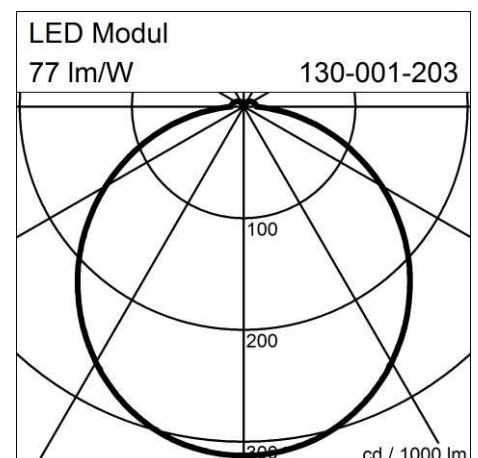

QUATTRA (130-001-203)

Manufacturer: Schmitz-Leuchten GmbH & Co. KG
130-001-203 QUATTRA
Surface: silvergrey
Measurements (LxBxH): 280 x 280 x 70 mm
Light distribution: direct
Lightsource: LED, 3000K, Ra>80
Connected load: max. 17 W
Luminous flux of luminaire: 1330 lm
Luminous efficacy: 77 lm/W
Control Mode: ON/OFF
Weight: 2 kg
degree of protection: IP20
protection class: 1

Lighting Data

Lightsource: LED, 3000K, Ra>80
Luminous flux of luminaire: 1330 lm
Luminous efficacy: 77lm/W
Connected load: 17 W
Measurements (LxBxH): 280 x 280 x 70 mm
Energy Efficiency Classification (EEC): A++,A+,A