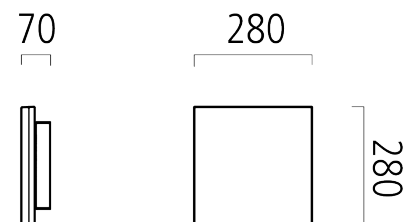

QUATTRA (130-001-203)

Manufacturer: Schmitz-Leuchten GmbH & Co. KG
130-001-203 QUATTRA
Surface: silvergrey
Measurements (LxBxH): 280 x 280 x 70 mm
Light distribution: direct
Lightsource: LED, 3000K, Ra>80
Connected load: max. 17 W
Luminous flux of luminaire: 1330 lm
Luminous efficacy: 77 lm/W
Control Mode: ON/OFF
Weight: 2 kg
degree of protection: IP20
protection class: 1

Lighting Data

Lightsource: LED, 3000K, Ra>80
Luminous flux of luminaire: 1330 lm
Luminous efficacy: 77lm/W
Connected load: 17 W
Measurements (LxBxH): 280 x 280 x 70 mm
Energy Efficiency Classification (EEC): A++,A+,A