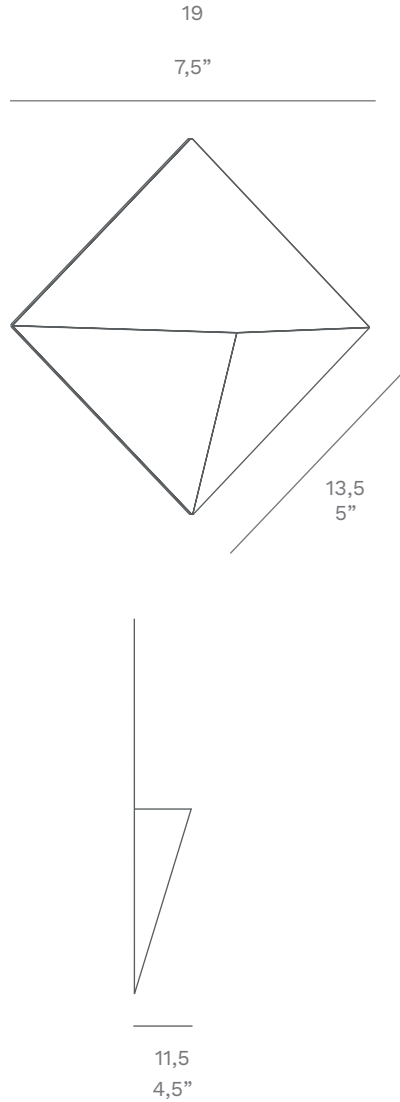

All products can be personalized by request. Lighting for domestic use. Do not store or keep under extreme temperatures during long periods of time. Do not handle the electrical material more than the necessary for installation of the fixture. The installation must be done by specialized technical team. Do not use bulbs with superior voltage as recommended by the manufacture. For its cleaning, use only a soft cloth moistened with a mild soap solution. Do not use ammonia products, solvents or abrasives. Do not use products such as air freshener that may contain alcoholic base.

Todos los productos se pueden personalizar bajo petición. Iluminación para uso doméstico. No almacenar ni exponer a condiciones extremas o durante periodos prolongados. No manipular el material eléctrico de la luminaria más allá del especificado para su montaje. La instalación debe realizarse por personal técnico especializado. No utilizar bombillas de potencia superior a la recomendada por el fabricante. Para su limpieza, utilizar un paño suave ligeramente humedecido con una solución jabonosa. No utilizar productos amoniacales, disolventes ni abrasivos. No pulverizar directamente, ni arrojar sobre la superficie productos ambientales y/o de base alcohólica.