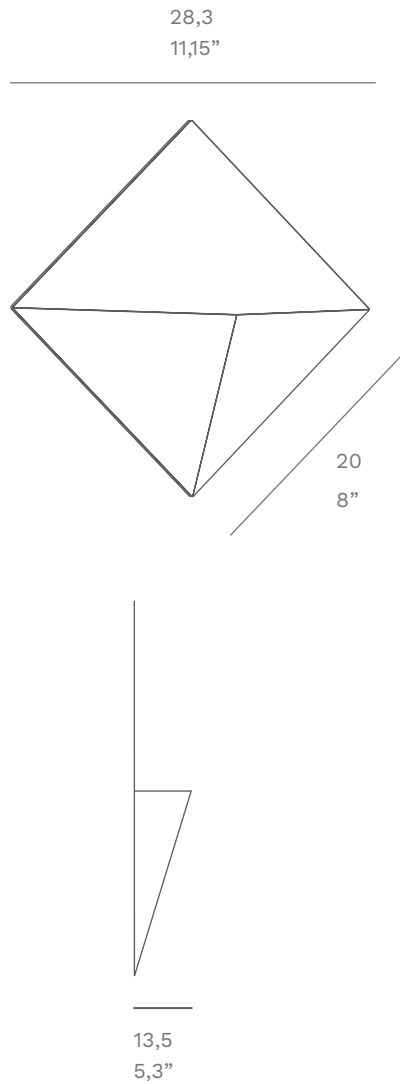

All products can be personalized by request. Lighting for domestic use. Do not store or keep under extreme temperatures during long periods of time. Do not handle the electrical material more than the necessary for installation of the fixture. The installation must be done by specialized technical team. Do not use bulbs with superior voltage as recommended by the manufacture. For its cleaning, use only a soft cloth moistened with a mild soap solution. Do not use ammonia products, solvents or abrasives. Do not use products such as air freshener that may contain alcoholic base.

Todos los productos se pueden personalizar bajo petición. Iluminación para uso doméstico. No almacenar ni exponer a condiciones extremas o durante periodos prolongados. No manipular el material eléctrico de la luminaria más allá del especificado para su montaje. La instalación debe realizarse por personal técnico especializado. No utilizar bombillas de potencia superior a la recomendada por el fabricante. Para su limpieza, utilizar un paño suave ligeramente humedecido con una solución jabonosa. No utilizar productos amoniacales, disolventes ni abrasivos. No pulverizar directamente, ni arrojar sobre la superficie productos ambientales y/o de base alcohólica.