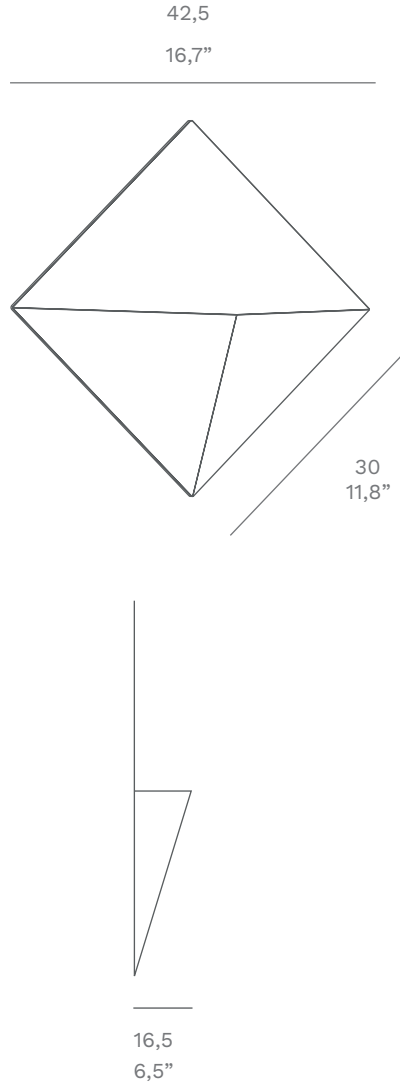

All products can be personalized by request. Lighting for domestic use. Do not store or keep under extreme temperatures during long periods of time. Do not handle the electrical material more than the necessary for installation of the fixture. The installation must be done by specialized technical team. Do not use bulbs with superior voltage as recommended by the manufacture. For its cleaning, use only a soft cloth moistened with a mild soap solution. Do not use ammonia products, solvents or abrasives. Do not use products such as air freshener that may contain alcoholic base.

Todos los productos se pueden personalizar bajo petición. Iluminación para uso doméstico. No almacenar ni exponer a condiciones extremas o durante periodos prolongados. No manipular el material eléctrico de la luminaria más allá del especificado para su montaje. La instalación debe realizarse por personal técnico especializado. No utilizar bombillas de potencia superior a la recomendada por el fabricante. Para su limpieza, utilizar un paño suave ligeramente humedecido con una solución jabonosa. No utilizar productos amoniacales, disolventes ni abrasivos. No pulverizar directamente, ni arrojar sobre la superficie productos ambientales y/o de base alcohólica.