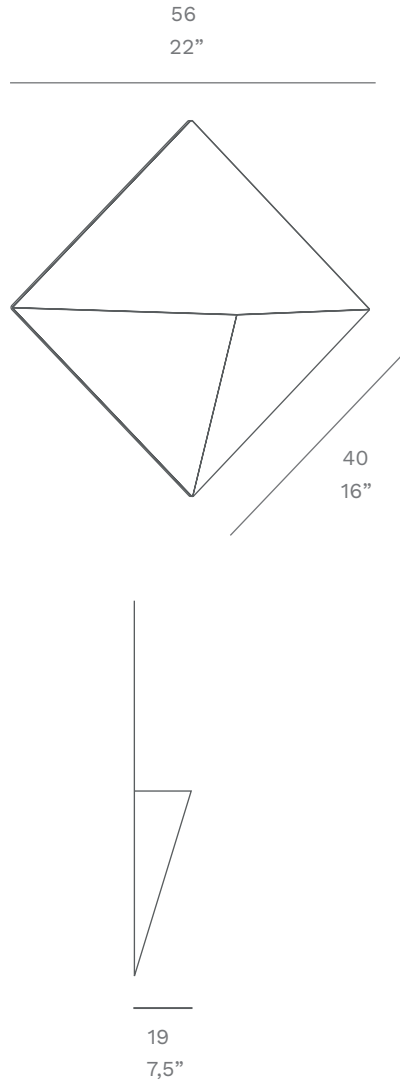

All products can be personalized by request. Lighting for domestic use. Do not store or keep under extreme temperatures during long periods of time. Do not handle the electrical material more than the necessary for installation of the fixture. The installation must be done by specialized technical team. Do not use bulbs with superior voltage as recommended by the manufacture. For its cleaning, use only a soft cloth moistened with a mild soap solution. Do not use ammonia products, solvents or abrasives. Do not use products such as air freshener that may contain alcoholic base.

Todos los productos se pueden personalizar bajo petición. Iluminación para uso doméstico. No almacenar ni exponer a condiciones extremas o durante periodos prolongados. No manipular el material eléctrico de la luminaria más allá del especificado para su montaje. La instalación debe realizarse por personal técnico especializado. No utilizar bombillas de potencia superior a la recomendada por el fabricante. Para su limpieza, utilizar un paño suave ligeramente humedecido con una solución jabonosa. No utilizar productos amoniacales, disolventes ni abrasivos. No pulverizar directamente, ni arrojar sobre la superficie productos ambientales y/o de base alcohólica.