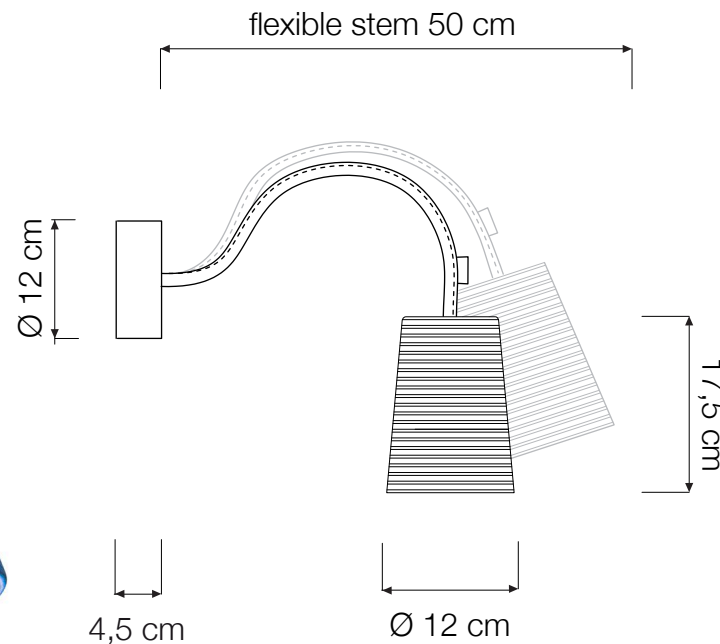

# PAINT A STRIPE

## WALL LAMP

**Paint A stripe** (Ø 12 cm x 17,5 cm) max 30W | E14 (230V) - E12 (120V)  
Equivalent W dimmable LED bulbs compatible | rec. LED 6W

Led color temperature recommended:  
neutral white 4200 °K / warm white 2700 °K