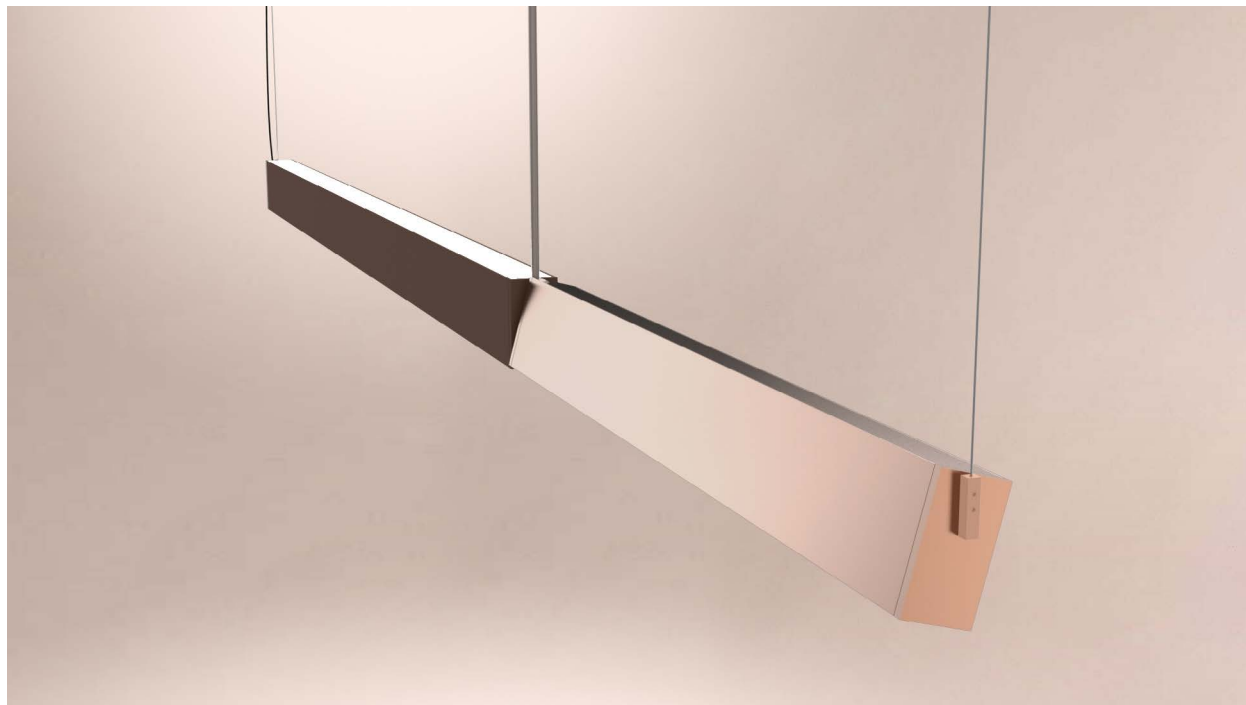

**DESIGN
LUCE**
PIVOT

DISEGNIAMO CON LA LUCE

DATI TECNICI TECHNICAL DATA

	90 cm (50cm + 40cm)	140 cm (100cm + 40cm)	200 cm (100cm + 100cm)
Nominal LED Flux:	1050 (50cm) / 840 (40cm) lm	2100 (100cm) / 840 (40cm) lm	2100 (100cm) / 2100 (100cm) lm
Flux Tot:	840 (50cm) / 672 (40cm) lm	1680 (100cm) / 672 (40cm) lm	1680 (100cm) / 1680 (100cm) lm
Output:	105 lm/W	105 lm/W	105 lm/W
CCT:	3000 K	3000 K	3000 K
CRI:	>90	>90	>90
Power:	10.0W (50cm) / 8.0W (40cm)	20.0W (100cm) / 8.0W (40cm)	20.0W (100cm) / 20.0W (100cm)
Power Tot:	18.0W	28.0W	40.0W
Weight:	1.80 Kg	2.10 Kg	2.80 Kg

Profilo/Profile: Alluminio/aluminum

Cover: Opale/opal

COLORE CAVO / WIRE COLOR

BIANCO (CAVO IN TESSUTO)
WHITE (FABRIC WIRE)

NERO (CAVO IN TESSUTO)
BLACK (FABRIC WIRE)

BORDEAUX (CAVO IN TESSUTO)
BORDEAUX (FABRIC WIRE)