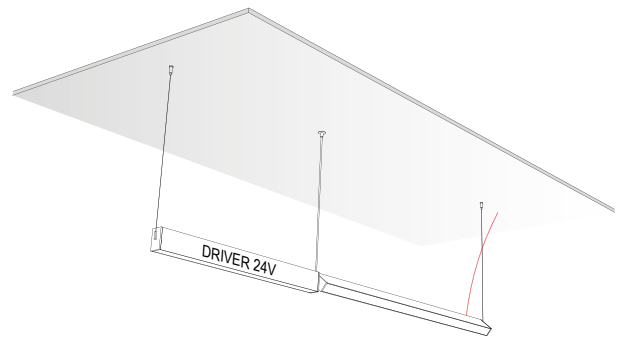

**DESIGN
LUCE**
PIVOT

DISEGNIAMO CON LA LUCE

DATI TECNICI TECHNICAL DATA

	90 cm (50cm + 40cm)	140 cm (100cm + 40cm)	200 cm (100cm + 100cm)
Nominal LED Flux:	1050 (50cm) / 840 (40cm) lm	2100 (100cm) / 840 (40cm) lm	2100 (100cm) / 2100 (100cm) lm
Flux Tot:	840 (50cm) / 672 (40cm) lm	1680 (100cm) / 672 (40cm) lm	1680 (100cm) / 1680 (100cm) lm
Output:	105 lm/W	105 lm/W	105 lm/W
CCT:	3000 K	3000 K	3000 K
CRI:	>90	>90	>90
Power:	10.0W (50cm) / 8.0W (40cm)	20.0W (100cm) / 8.0W (40cm)	20.0W (100cm) / 20.0W (100cm)
Power Tot:	18.0W	28.0W	40.0W
Weight:	1.80 Kg	2.10 Kg	2.80 Kg

Profilo/Profile: Alluminio/aluminum

Cover: Opale/opal

COLORE CAVO / WIRE COLOR

BIANCO (CAVO IN TESSUTO)
WHITE (FABRIC WIRE)

NERO (CAVO IN TESSUTO)
BLACK (FABRIC WIRE)

BORDEAUX (CAVO IN TESSUTO)
BORDEAUX (FABRIC WIRE)