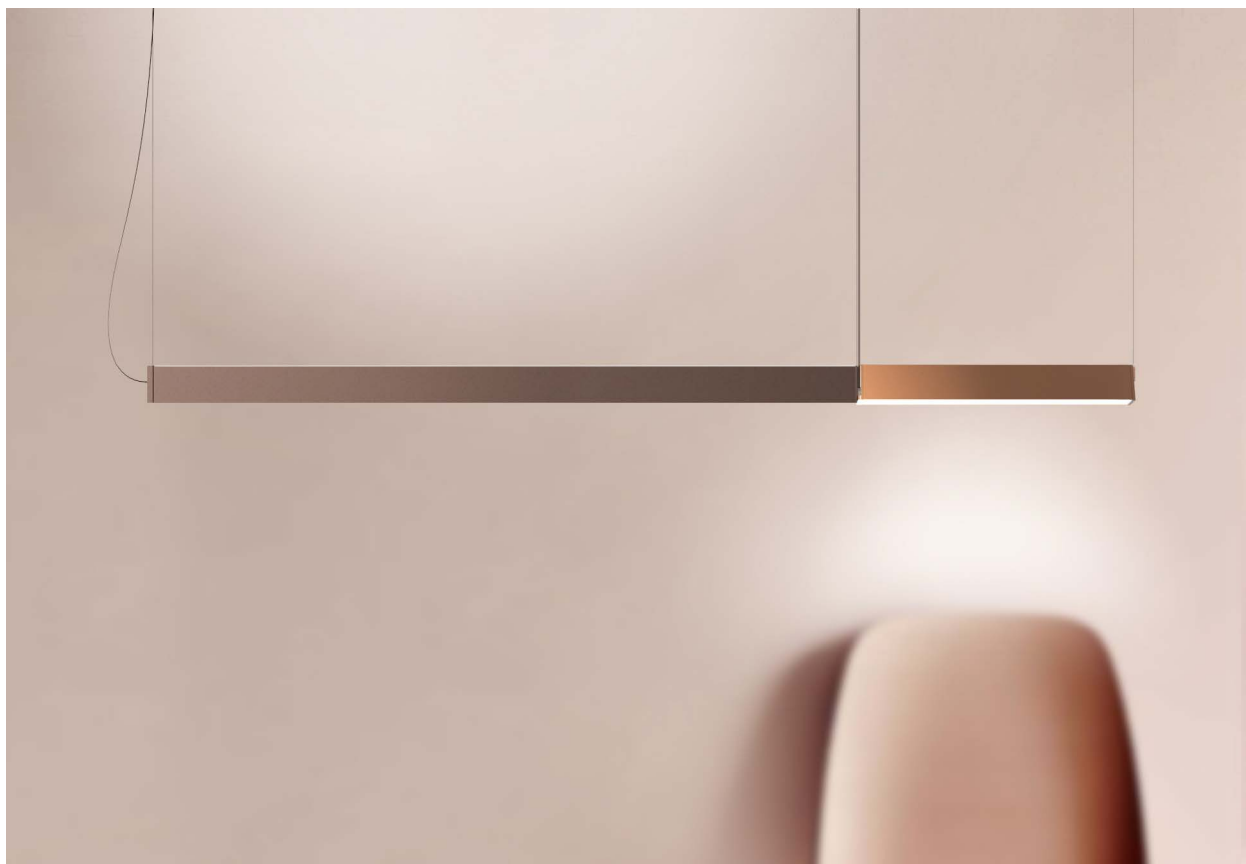

**DESIGN
LUCE**
PIVOT

DISEGNIAMO CON LA LUCE

DATI TECNICI TECHNICAL DATA

	90 cm (50cm + 40cm)	140 cm (100cm + 40cm)	200 cm (100cm + 100cm)
Nominal LED Flux:	1050 (50cm) / 840 (40cm) lm	2100 (100cm) / 840 (40cm) lm	2100 (100cm) / 2100 (100cm) lm
Flux Tot:	840 (50cm) / 672 (40cm) lm	1680 (100cm) / 672 (40cm) lm	1680 (100cm) / 1680 (100cm) lm
Output:	105 lm/W	105 lm/W	105 lm/W
CCT:	3000 K	3000 K	3000 K
CRI:	>90	>90	>90
Power:	10.0W (50cm) / 8.0W (40cm)	20.0W (100cm) / 8.0W (40cm)	20.0W (100cm) / 20.0W (100cm)
Power Tot:	18.0W	28.0W	40.0W
Weight:	1.80 Kg	2.10 Kg	2.80 Kg

Profilo/Profile: Alluminio/aluminum

Cover: Opale/opal

COLORE CAVO / WIRE COLOR

BIANCO (CAVO IN TESSUTO)
WHITE (FABRIC WIRE)

NERO (CAVO IN TESSUTO)
BLACK (FABRIC WIRE)

BORDEAUX (CAVO IN TESSUTO)
BORDEAUX (FABRIC WIRE)