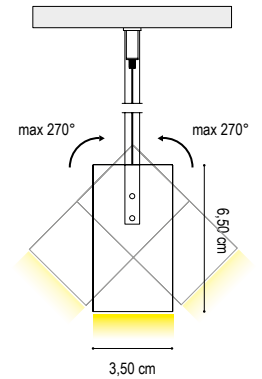

**DESIGN
LUCE**
PIVOT

DISEGNIAMO CON LA LUCE

DATI TECNICI TECHNICAL DATA

	90 cm (50cm + 40cm)	140 cm (100cm + 40cm)	200 cm (100cm + 100cm)
Nominal LED Flux:	1050 (50cm) / 840 (40cm) lm	2100 (100cm) / 840 (40cm) lm	2100 (100cm) / 2100 (100cm) lm
Flux Tot:	840 (50cm) / 672 (40cm) lm	1680 (100cm) / 672 (40cm) lm	1680 (100cm) / 1680 (100cm) lm
Output:	105 lm/W	105 lm/W	105 lm/W
CCT:	3000 K	3000 K	3000 K
CRI:	>90	>90	>90
Power:	10.0W (50cm) / 8.0W (40cm)	20.0W (100cm) / 8.0W (40cm)	20.0W (100cm) / 20.0W (100cm)
Power Tot:	18.0W	28.0W	40.0W
Weight:	1.80 Kg	2.10 Kg	2.80 Kg

Profilo/Profile: Alluminio/aluminum

Cover: Opale/opal

COLORE CAVO / WIRE COLOR

BIANCO (CAVO IN TESSUTO)
WHITE (FABRIC WIRE)

NERO (CAVO IN TESSUTO)
BLACK (FABRIC WIRE)

BORDEAUX (CAVO IN TESSUTO)
BORDEAUX (FABRIC WIRE)