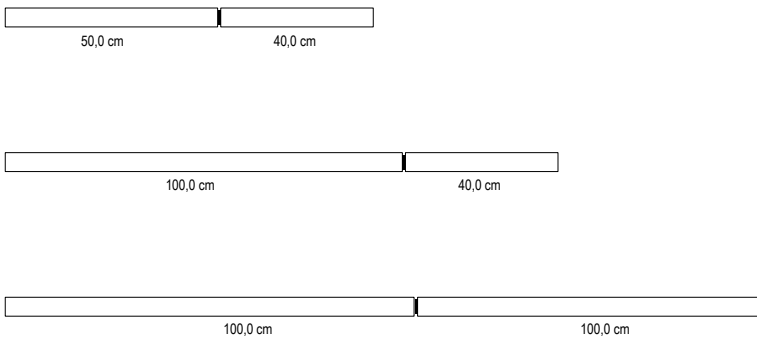

Profilo/Profile: Alluminio/aluminum

Cover: Opale/opal