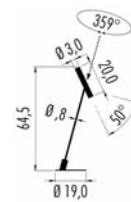

# Pop Pinocchio

Harbour design 2017

Lamp for interior lighting available in two versions: floor and table lamp. On the power supply cable, dimmer with "night light" function. The adjustable bulb is tiltable to 50° and rotatable to 359°, and allows to easy direction of light.

IP20 © MC-E=3 CE ▽  
220-240V 6W CRI>85 dimmable

P50.2 ■ M. □

Led color	Nominal lm	Beam spread
2 = 2700 °K	824	M = 35°
3 = 3000 °K	861	
4 = 4000 °K	888	

□ Frame - Struttura

- 02 ● Black - Nero
- 06 ○ White - Bianco
- B ● Blue - Blu
- C ● Copper - Rame
- G ● Green - Verde
- P ● Rose - Rosa
- R ● Red - Rosso