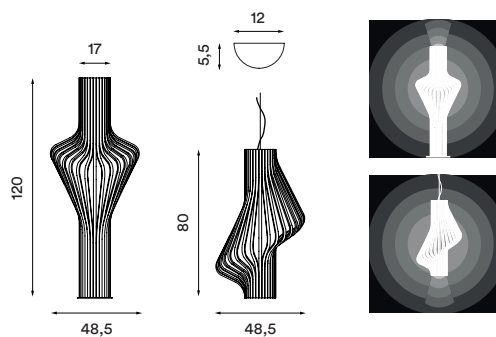

**Glass shade colour:** Opal white matt

**Body material and colour:** Steel

**Wire:** Transparent, 200 cm (floor) and 370 cm (pendant)

**Dimmer switch:** Transparent (floor lamp only)

**Bulb:** G9 Halogen, Max. 40 W

**Voltage:** 220V - 240V - 50Hz

**Net weight:** 7 kg (floor lamp), 4.5 kg (pendant lamp)

**Order quantity:** 1

**Spare parts available:** Glass shade

## Dimensions and light direction:

Bulb included:

Halogen 40 W - Energy class: D