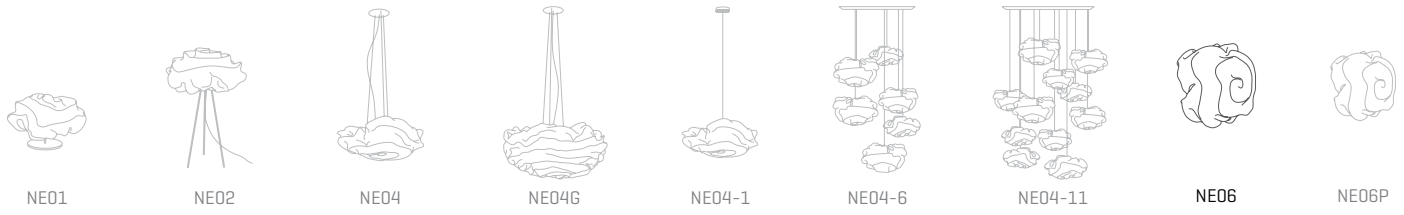

Nevo

ref. **NE06**

Wall lamp
Aplique

[Click here to download:](#)
3D/2D, pictures, photometric curves
and assembly instructions

[Clica aquí para descargar:](#)
3D/2D, fotografías, curvas fotométricas
e instrucciones de montaje

SIMETECH® by arturo alvarez

**BEST
OF
YEAR 2014**

Innovative translucent shading
lighting solution

Ø44cm | 17,3in

44cm | 17,3in

22cm | 8,7in

Nevo Collection

MATERIAL FINISHES MATERIALES Y ACABADOS

LAMPSHADE TULIPA

SIMETECH® by arturo alvarez

One colour to choose
Un color a elegir

Steel gloss nickel-plated and stainless steel
Acero níquel-satinado y acero inoxidable

SUPPORT SOPORTE

Steel gloss nickel-plated and stainless steel
Acero níquel-satinado y acero inoxidable