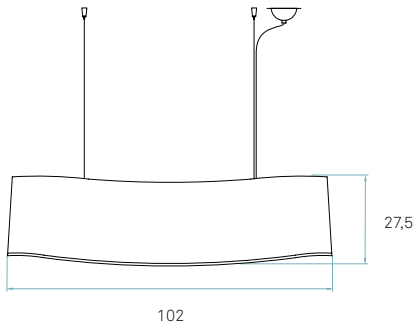

REF. NWA S 26-24
New Wave

References

NWA S

Certificates

Class I

220 - 250V

Wood shade colours

Exterior & Interior

Awards

Chicago 2018

Components

Metal canopy

Brushed Nickel
ø 10 cm - disc ø 14 cm

Electrical cable

Transparent 2 m drop

Steel cable

4 x 2 m drop

Box size

121 x 31 x 34 cm

Box volume

0,128 m³

Weight

Gross - 4,9 Kg
Net - 1,9 Kg

Recommended bulbs (Not Included)