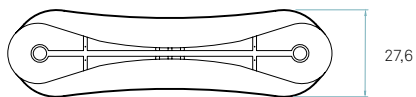

References

NWA S