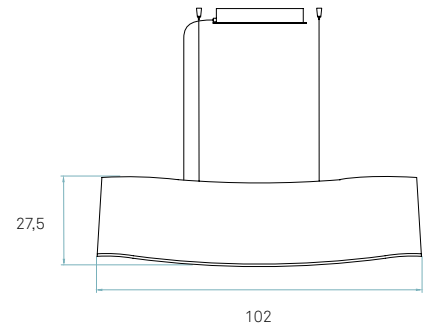

28 Blue / 24 Yellow

or

Exterior & Interior

21 Cherry / 20 White

If you would like any other colour combinations please consult with our offices.

REF. NWAV S LED 28-24  
New Wave

Components

**Metal canopy**  
Brushed Nickel  
34 x 11,5 x 5 cm

**Electrical cable**  
Transparent 2 m drop

**Steel cable**  
4 x 2 m drop

Packaging

**Box size**  
121 x 31 x 34 cm

**Box volume**  
0,128 m³

**Weight**  
Gross - 6 Kg  
Net - 2,8 Kg

**LED**  
 Linear Module  
2 x 5,5 W 350mA

Details

Input Voltage	Luminous Flux *	CRI	Watt.	CCT	Lifetime (L70)
120 - 277V / 220 - 240V	760 lm	90	16 W	3000 K	40000h

\* Measurements taken using Blue exterior & Yellow interior shades, Veneer Ref: 28 Blue & 24 Yellow