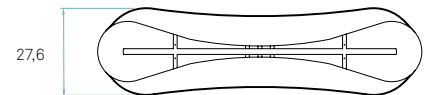

28 Blue / 24 Yellow

or

Exterior & Interior

21 Cherry / 20 White

If you would like any other colour combinations please consult with our offices.

REF. NWAV S LED 28-24  
New Wave

Components

**Metal canopy**  
Brushed Nickel  
34 x 11,5 x 5 cm

**Electrical cable**  
Transparent 2 m drop

**Steel cable**  
4 x 2 m drop

Packaging

**Box size**  
121 x 31 x 34 cm

**Box volume**  
0,128 m³

**Weight**  
Gross - 6 Kg  
Net - 2,8 Kg

**LED**  
 Linear Module  
2 x 5,5 W 350mA