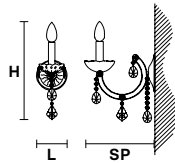

TECHNICAL INFORMATION	
L	12 cm / 4.72"
SP	20 cm / 7.87"
H	28 cm / 11.02"

LIGHTING SYSTEM
1×E14×40 W max (not included). Triac Dimmable

VERSION
VE 944/A1 MT -CG

LIGHTING SYSTEM
1×LED source -4 W tot Control system: DMX On request Radio Control and Masiero Smart Light App only for RW version.

VERSION
VE 944/A1 RW/DW