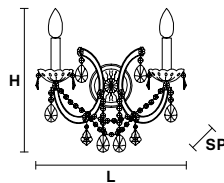

VE 944/A2

TECHNICAL INFORMATION	
L	28 cm / 11.02"
SP	20 cm / 7.87"
H	28 cm / 11.02"

LIGHTING SYSTEM
2×E14×40 W max (not included). Triac Dimmable

VERSION
VE 944/A2 MT - CG

LIGHTING SYSTEM
2×LED source -8 W tot Control system: DMX On request Radio Control and Masiero Smart Light App only for RW version.

VERSION
VE 944/A2 RW/DW

: for the US market, refer to the relevant price list.