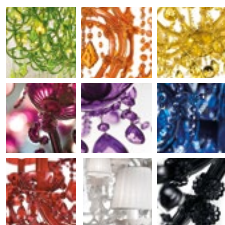

MT COLOURED GLASS