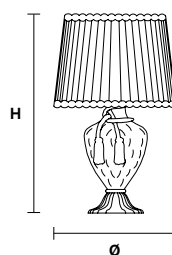

VE 1022/TL1

Table lamp

TECHNICAL INFORMATION

Ø	48 cm / 18.90"
H	76 cm / 30.00"

LIGHTING SYSTEM

1×E27×60 W max
(not included).

Base in vetro di Murano soffiato e lavorato a mano.

Hand made blown Murano glass base.