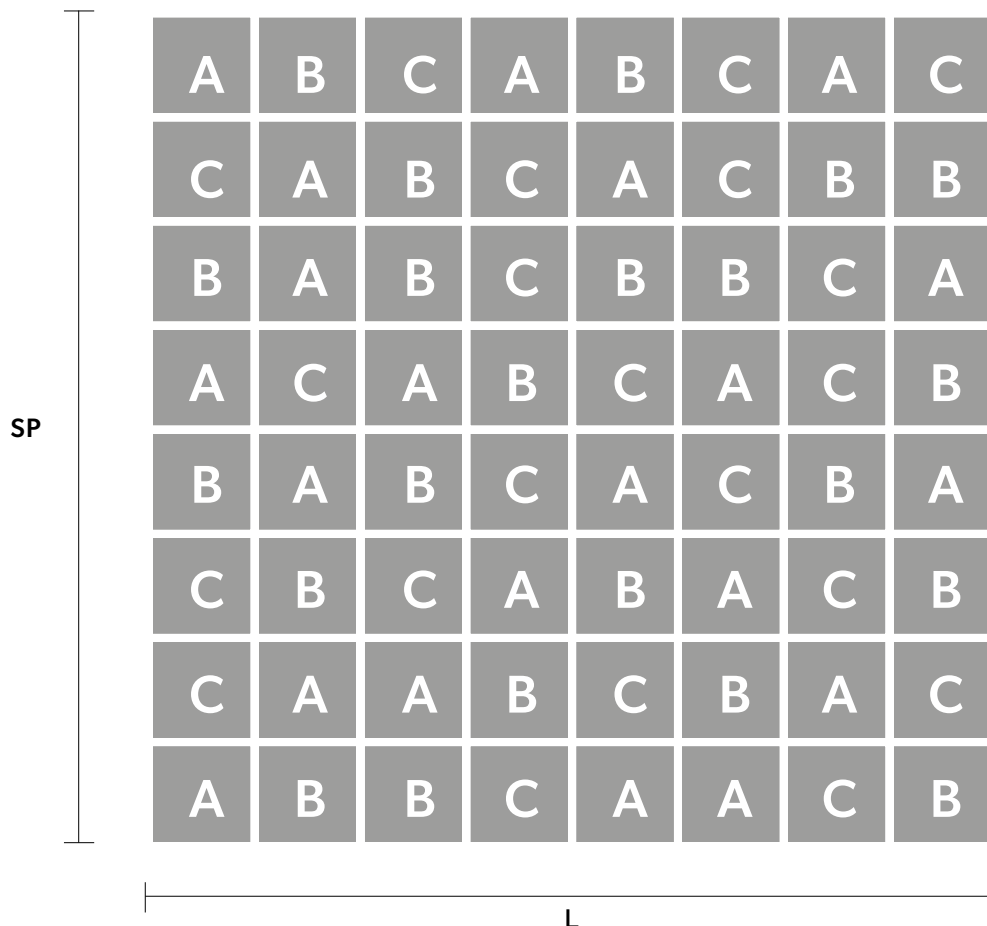

# CUBO COMBO S 64 100 SQ

L	100 cm / 39.37"	WW	106×E14×40 W (not included)
SP	100 cm / 39.37"	USA	106×E12×40 W (not included)
H	600 cm / 236.22"		

**Composition**

- A** 21 X Cubo S/Square/Small/20
- B** 22 X Cubo S/Square/Small/40
- C** 21 X Cubo S/Square/Small/60