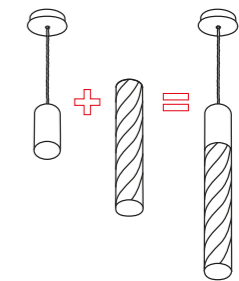

MOBILE MURANO Frame

	1) LED	LED	LED	LED	LED	2) LED	2) LED	LED
	  ☒ 50 cm ¹⁾ ☐ 30 cm / max. 170 cm ☑ 10 lp., 3 W, dimmable, 3500 lm, 3000 K	 ☒ 24 cm - variable ☐ 30 cm / max. 230 cm ☑ 7 lp., 3 W, dimmable, 2450 lm, 3000 K	 ☒ 24 cm - variable ☐ 30 cm / max. 230 cm ☑ 5 lp., 3 W, dimmable, 1750 lm, 3000 K	 ☒ 13 cm ☐ 30 cm / max. 170 cm ☑ 1 lp., 3 W, dimmable, 350 lm, 3000 K	 ☐ surface mounted ☒ 12,5 cm ☐ 15 cm ☑ 1 lp., 3 W, dimmable, 350 lm, 3000 K	 ☐ recessed ☒ 7 cm ☐ 13 cm ☑ 1 lp., 3 W, dimmable, 350 lm, 3000 K	 is needed for recessed lighting ☐ transformer ☐ 5 / 5,5 cm ☐ 2,5 cm ☑ 5 W	 ☐ 13 / 35 cm ☐ 15 cm ☑ 1 lp., 3 W, dimmable, 350 lm, 3000 K
gold brushed	5340.31030.0	5340.30730.0	5340.30530.0	5340.30130.0	5340.10130.0	5340.10030.0	5370/5340-R-Trafo	5340.60130.0
chrome brushed	5340.31050.0	5340.30750.0	5340.30550.0	5340.30150.0	5340.10150.0	5340.10050.0	5370/5340-R-Trafo	5340.60150.0
white	5340.31080.0	5340.30780.0	5340.30580.0	5340.30180.0	5340.10180.0	5340.10080.0	5370/5340-R-Trafo	5340.60180.0
corten	5340.31090.0	5340.30790.0	5340.30590.0	5340.30190.0	5340.10190.0	5340.10090.0	5370/5340-R-Trafo	5340.60190.0

¹⁾The mounting plate is white coated

MOBILE MURANO Decor

glass crystal	5340.G01.T
glass amber	5340.G01.A
glass fumeé	5340.G01.Fm

page

62	5340.30790.0+	5x 5340.G01.T+	5340.G01.Fm	69	5340.30190.0+	5340.G01.T		
	7x 5340.G01.T	5x 5340.G01.A	68	5340.60130.0+	5340.G01.A	69	5340.30180.0+	
64	5340.30550.0+	66	5340.30190.0+	5340.G01.A	69	5340.30150.0+	5340.G01.T	
	5x 5340.G01.Fm		5340.G01.A	68	5340.60190.0+	5340.G01.Fm	69	5340.30130.0+
65	5340.31030.0+	68	5340.60150.0+	5340.G01.T	69	5340.30130.0+	5340.G01.A	

CONFIGURATOR