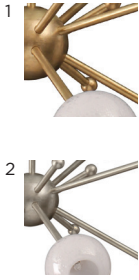

PORTA ROMANA

3, Bright Steel with Shadow glass

MCL53 ORBIT 2 CHANDELIER

TOTAL DROP (including ceiling rose, rod and fixture)	980mm	38 1/2"
MINIMUM DROP (including ceiling rose, rod and fixture)	550mm	21 3/4"

CEILING ROSE DIMENSIONS
Diameter 125mm (5") x Depth 20mm (3/4")

Technical data sheet available

FINISHES

- 1 Bright Brass/2 Bright Steel with Milk glass
- 3 Bright Steel with Shadow glass

CONSTRUCTED FROM
Patinated brass or steel with blown and cast glass