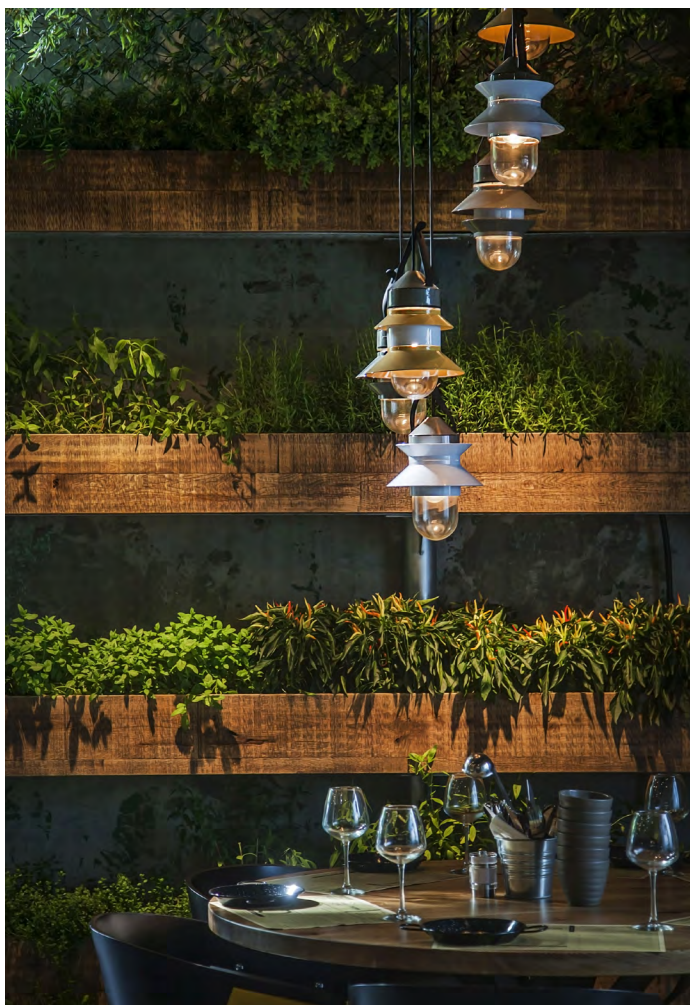

Santorini Sputnik Estudio

marset

Santorini

Garland accessory

Canopy

Canopy IP65

Santorini / A Fixed Stem / C

- ☐ E27 FBA 15W
- ☐ E27 LED Standard 8W

- White (Ral 9003)
- Grey (Ral 7039)
- Mustard (Ral 1032)

Blown, pressed glass diffuser attached to a grey polycarbonate structure. Shades available in numerous colours. Metal support and accessories on grey with stainless anti-oxidant cataphoresis treatment for outdoor.

Black electrical cord

- [Download](#) Assembly Instructions
- [Download](#) 2D
- [Download](#) 3D
- [Download](#) Energy label

Silver Delta
ADN Awards
2016

info@marset.com
www.marset.com

Inspired by the lanterns found on fishing boats, this collection of outdoor customizable lamps allows you to create multiple compositions. Users can choose how many shades to place on the diffuser, along with their order, position and direction.