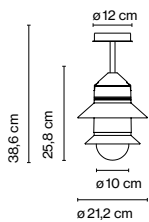

Santorini

Wall bracket

Wall bracket IP65

Floor accessory

Santorini C

Santorini A Fixed stem