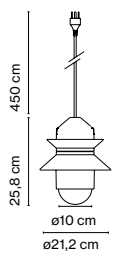

Santorini

Wall bracket

Wall bracket IP65

Floor accessory

Santorini C

Santorini A Fixed stem