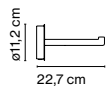

Santorini

Wall bracket

Wall bracket IP65

Floor accessory

Santorini C

Santorini A Fixed stem