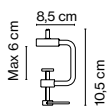

Body and diffuser in lacquered aluminium.
A switch is incorporated into the diffuser.
Metal base with a polycarbonate cover.

- Black (Ral 9005)
- White (Ral 9001)

- [Download](#) Assembly Instructions
- [Download](#) Photometric Data
- [Download](#) 2D
- [Download](#) 3D
- [Download](#) Energy label

Clamp

Table bracket

Range

Watch the video
info@marset.com
www.marset.com

The fluidity of its movements and its total stability make this flexible fitting a light source which can be moved anywhere without cluttering your desk or taking up too much valuable space.