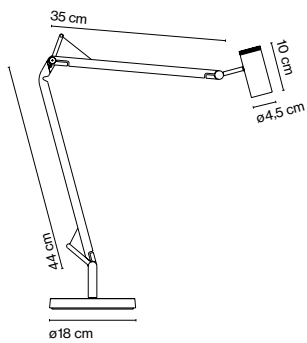

Polo

Joan Gaspar

marset

Polo

Base

Polo

LED 7W 350mA 3000K
520lm (included)

Black electrical cord

Body and diffuser in lacquered aluminium.
A switch is incorporated into the diffuser.
Metal base with a polycarbonate cover.

- Black (Ral 9005)
- White (Ral 9001)

- [Download](#) Assembly Instructions
- [Download](#) Photometric Data
- [Download](#) 2D
- [Download](#) 3D
- [Download](#) Energy label