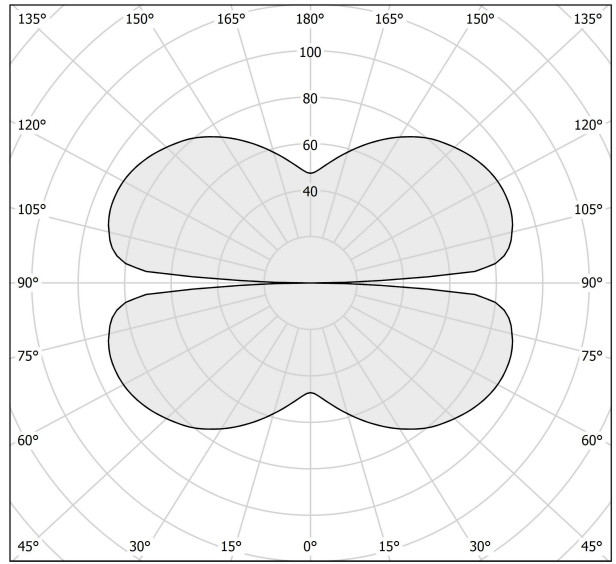

DATA SHEET

Code	M03330.100.0210
System power consumption	54W
Light source	LED
Colour temperature	2700K Ra >80
Light distribution	diffused
Power supply	24V DC
Driver	remote not included
Nominal luminous flux	6000lm
Lumen output	4947lm
Efficiency	82.450%
Weight	0,0000Kg
Protection degree	IP20

Colour

titanium

 TECHNICAL DRAWING

 DIAGRAMMA POLARE

cd/klm
— C0 - C180 - - - C90 - C270