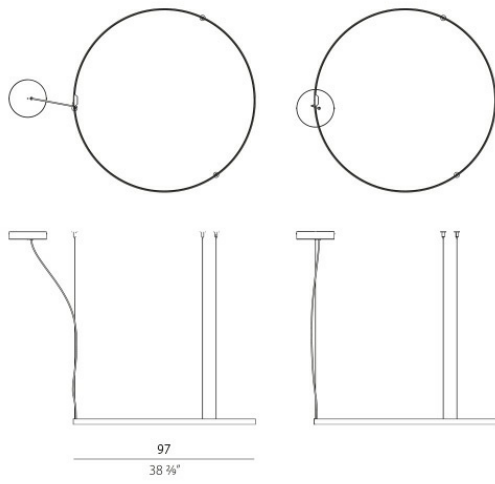

DATA SHEET

Code	M03330.100.0210
System power consumption	54W
Light source	LED
Colour temperature	2700K Ra >80
Light distribution	diffused
Power supply	24V DC
Driver	remote not included
Nominal luminous flux	6000lm
Lumen output	4947lm
Efficiency	82.450%
Weight	0,0000Kg
Protection degree	IP20

Colour

titanium

 TECHNICAL DRAWING

 DIAGRAMMA POLARE

cd/klm
— C0 - C180 - - - C90 - C270