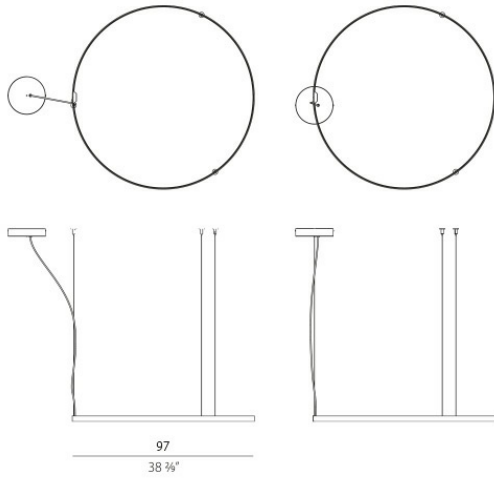

DATA SHEET

Code	M03319.100.0210
System power consumption	54W
Light source	LED
Colour temperature	2700K Ra >80
Light distribution	diffused
Power supply	24V DC
Driver	remote not included
Nominal luminous flux	6000lm
Lumen output	4947lm
Efficiency	82.450%
Weight	0,0000Kg
Protection degree	IP20

Colour

matt brass

TECHNICAL DRAWING

DIAGRAMMA POLARE

cd/klm
— C0 - C180 - - - C90 - C270