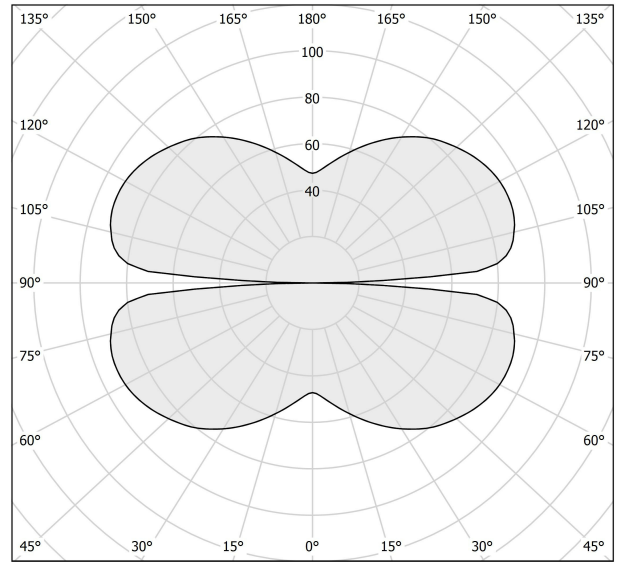

DATA SHEET

Code	M03319.100.0210
System power consumption	54W
Light source	LED
Colour temperature	2700K Ra >80
Light distribution	diffused
Power supply	24V DC
Driver	remote not included
Nominal luminous flux	6000lm
Lumen output	4947lm
Efficiency	82.450%
Weight	0,0000Kg
Protection degree	IP20

Colour

matt brass

TECHNICAL DRAWING

DIAGRAMMA POLARE

cd/klm
— C0 - C180 - - - C90 - C270