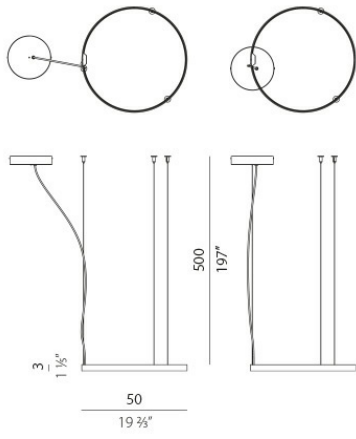

# ZERO ROUND - M03317.050.0210

Enzo Panzeri 2018

Novelty

Single or multiple suspension lighting fixture for interiors, with direct and indirect light emission.  
Bended extruded aluminium structure in matt white, black, titanium, bronze or matt brass polyacrylic paint.  
Extruded polycarbonate diffuser with opaline finish.  
Suspension kit with griplocks and 5m (196,9") long steel cables.  
5m (196,9") long power cable in transparent PVC.  
Provided without power canopy.

## DATA SHEET

Code	M03317.050.0210
System power consumption	27W
Light source	LED
Colour temperature	2700K Ra >80
Light distribution	diffused
Power supply	24V DC
Driver	remote not included
Nominal luminous flux	3000lm
Lumen output	2474lm
Efficiency	82.467%
Weight	0,0000Kg
Protection degree	IP20

# TECHNICAL DRAWING