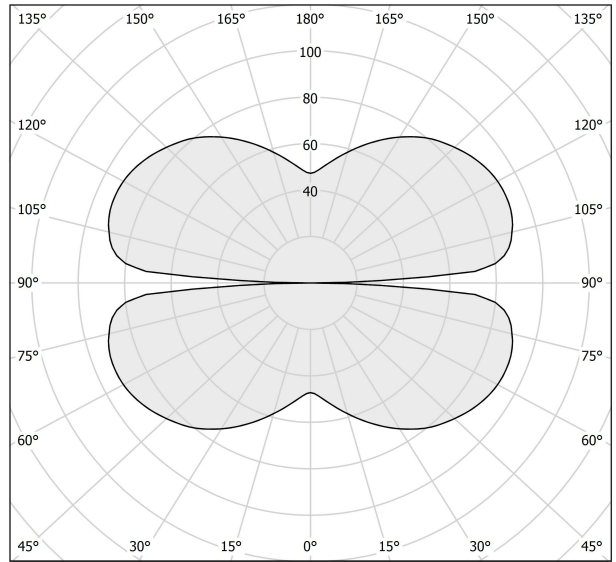

## DATA SHEET

Code	M03317.050.0210
System power consumption	27W
Light source	LED
Colour temperature	2700K Ra >80
Light distribution	diffused
Power supply	24V DC
Driver	remote not included
Nominal luminous flux	3000lm
Lumen output	2474lm
Efficiency	82.467%
Weight	0,0000Kg
Protection degree	IP20

# TECHNICAL DRAWING

# DIAGRAMMA POLARE

cd/klm  
 — C0 - C180    - - - C90 - C270