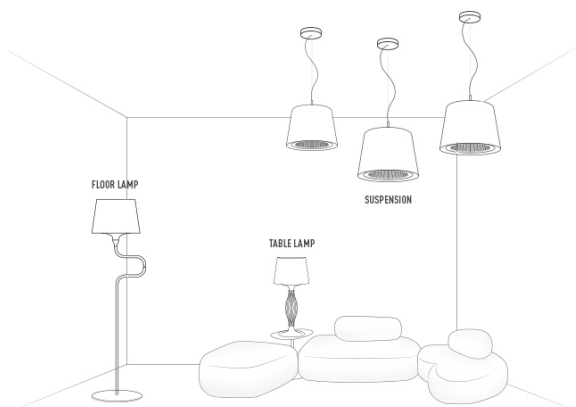

# LIZA

design by Elisa Giovannoni

Compendium page 92

PRODOTTI	MISURE	COLORI	CODICE
<p><b>TABLE LAMP</b></p> <p>HAT BULB E27:   1 X 10W LED Filament</p> <p>BASE LED:                      1,5W - 220V - 100 Lumen 2700 Kelvin (warm white)                      Made of: Lentiflex® or Pewterflex® / Polycarbonate                      With: <b>Two positions light switch - Courtesy base LED</b>                      Weight: net Kg 2,50 - gross Kg 4,60                      Package: 38 x 39 x h80cm</p> <p>CE IP 20  </p>		<p><input type="checkbox"/> PRISMA</p> <p><input checked="" type="checkbox"/> PEWTER</p>	<p><b>LIZ86TAV0000LE000</b></p> <p><b>LIZ86TAV0000PE000</b></p>
<p><b>SUSPENSION</b></p> <p>Bulbs E27:   1 X 10W LED Filament</p> <p>Made of: Lentiflex® / Polycarbonate                      Weight: net Kg 2,00 - gross Kg 3,30                      Package: 45 x 45 x h43cm</p> <p>CE IP 20  </p>	 <p><i>h1: maximum cable length</i></p>	<p><input type="checkbox"/> PRISMA</p>	<p><b>LIZ86SOS0000LE000</b></p>
<p><b>FLOOR LAMP</b></p> <p>Bulbs E27:   1 X 10W LED Filament</p> <p>Made of: Lentiflex® / Polycarbonate                      Weight: net Kg 11,6 - gross Kg 14,5                      Package: A 4,5 kg 160 x 32 x h14cm                      B 8,0 kg 42 x 42 x h 6cm                      C 2,0 kg 45 x 45 x h43cm</p> <p>CE IP 20  </p>		<p><input type="checkbox"/> PRISMA</p>	<p><b>LIZ86PST0000LE000</b></p>

## ENERGY CLASS

 This luminaire contains built-in LED lamps and has sockets for bulbs of the energy classes:

The lamp can be changed in the luminaire.

**SLAMP:**

LIZA TABLE

874/2012

LED

 This luminaire is compatible with bulbs of the energy classes: