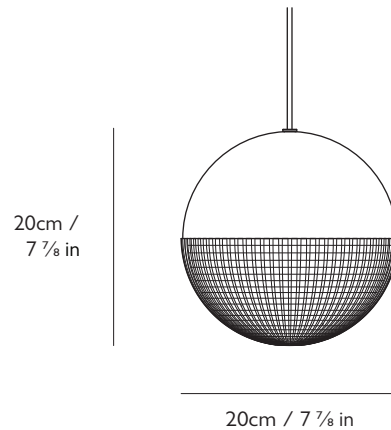

LEE BROOM

LITTLE LENS FLAIR PENDANT LIGHT

PRODUCT DETAILS

Name

Little Lens Flair Pendant Light

Finish & Product Code	110-130v	220-240v
Matte Black ●	LLF0111	LLF0011
Brushed Brass ●	LLF0110	LLF0010

Materials

Steel, transparent polycarbonate

Illumination 110-130v

4.5w, 2700k, 300 lumen

Bulb: E26, 4.5w LED, 350 lumen, 15k hrs (1x supplied), CRI 80

Illumination 220-240v

5w, 2700k, 380 lumen

Bulb: E27, 5w LED, 470 lumen, 15k hrs (1x supplied), CRI 80

H 20cm x Dia 20cm / H 7 7/8 in x Dia 7 7/8 in

Suspension

Length: 300cm / 118 1/8 in

Adjustable cord

Black or gold fabric outer

Ceiling plate / Canopy

H 3cm x Dia 12cm / H 1 1/8 in x Dia 4 3/4 in

Round steel in matching finish