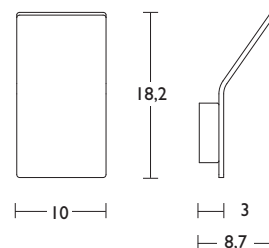

*Painted or chromed aluminium structure.
230V direct power supply.
Overvoltage protection filter included.*

DATI TECNICI

  IP40  

Dimensioni cm./Size cm.

Attacco/ <i>bulb attack</i>	LED
Sorgente luminosa/ <i>Light source</i>	LED
Potenza/Alimentazione <i>Power/Powersupply</i>	13W DIMM 30% - 100%
Alimentazione/ <i>Power supply</i>	230V
CCT/ <i>CCT</i>	3000K
Lifetime/ <i>Lifetime</i>	50000 h
Lumen output/ <i>Lumen output</i>	900
Decadimento del flusso <i>Luminous flux decay</i>	L70