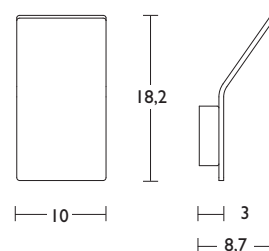

*Painted or chromed aluminium structure.
230V direct power supply.
Overvoltage protection filter included.*

DATI TECNICI

  IP40  

Dimensioni cm./Size cm.

Attacco/ <i>bulb attack</i>	LED
Sorgente luminosa/ <i>Light source</i>	LED
Potenza/Alimentazione <i>Power/Powersupply</i>	13W DIMM 30% - 100%
Alimentazione/ <i>Power supply</i>	230V
CCT/ <i>CCT</i>	3000K
Lifetime/ <i>Lifetime</i>	50000 h
Lumen output/ <i>Lumen output</i>	900
Decadimento del flusso <i>Luminous flux decay</i>	L70