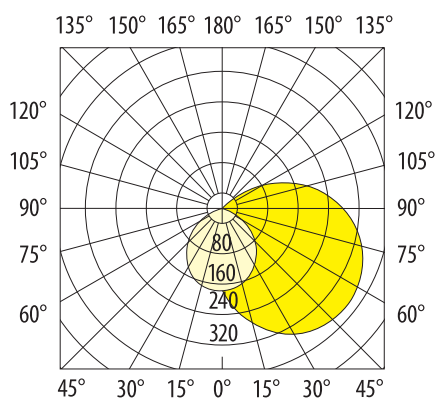

0-180 90-270 cd/Klm