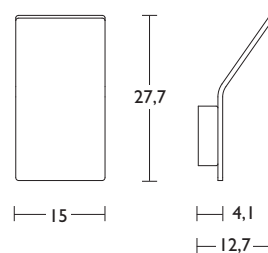

*Painted or chromed aluminium structure.
230V direct power supply.
Overvoltage protection filter included.*

DATI TECNICI

Dimensioni cm./Size cm.

Attacco/bulb attack	LED
Sorgente luminosa/Light source	LED
Potenza/Alimentazione Power/Powersupply	17W DIMM 30% - 100%
Alimentazione/Power supply	230V
CCT/CCT	3000K
Lifetime/Lifetime	50000 h
Lumen output/Lumen output	1200
Decadimento del flusso Luminous flux decay	L70