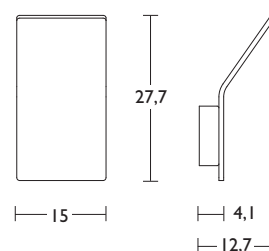

*Painted or chromed aluminium structure.
230V direct power supply.
Overvoltage protection filter included.*

DATI TECNICI

Dimensioni cm./Size cm.

Attacco/bulb attack	LED
Sorgente luminosa/Light source	LED
Potenza/Alimentazione Power/Powersupply	17W DIMM 30% - 100%
Alimentazione/Power supply	230V
CCT/CCT	3000K
Lifetime/Lifetime	50000 h
Lumen output/Lumen output	1200
Decadimento del flusso Luminous flux decay	L70