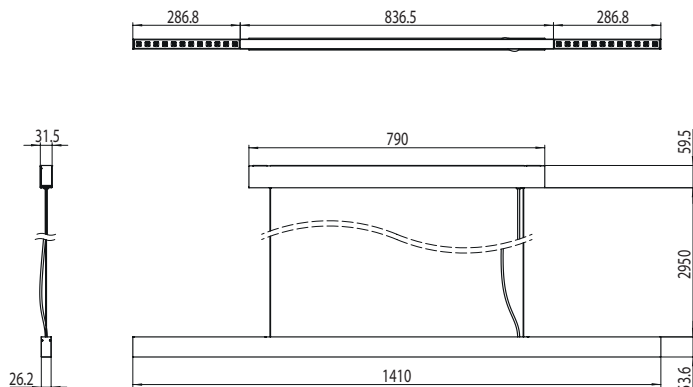

|                               |                                                                                                                           |
|-------------------------------|---------------------------------------------------------------------------------------------------------------------------|
| <b>L (mm):</b>                | 1408mm                                                                                                                    |
| <b>Materials:</b>             | Corpo in alluminio + Schermo UGR in policarbonato. Cover in PMMA<br>Aluminium body + Polycarbonate UGR screen. PMMA cover |
| <b>Color temperature (K):</b> | 3000K                                                                                                                     |
| <b>CRI:</b>                   | $\geq$ 90                                                                                                                 |
| <b>Beam Angle:</b>            | 66°                                                                                                                       |
| <b>Lifetime (Khr):</b>        | >50 L90B5                                                                                                                 |
| <b>Real Flux (lm):</b>        | 4436                                                                                                                      |
| <b>Nominal Flux (lm):</b>     | 5976                                                                                                                      |
| <b>Power (W):</b>             | 55                                                                                                                        |
| <b>Driver:</b>                | ON-OFF / BLE CONTROL                                                                                                      |
| <b>Mounting:</b>              | Sospensione / Suspended                                                                                                   |
| <b>Color:</b>                 | Nero gofrato / Black embossed - Bianco gofrato / White embossed<br>- Marrone gofrato / Brown embossed                     |
| <b>MacAdam:</b>               | $\leq$ 3                                                                                                                  |
| <b>Weight (g):</b>            | 3850                                                                                                                      |
| <b>V<sub>F</sub>:</b>         | 36                                                                                                                        |
| <b>I LED (mA):</b>            | 300                                                                                                                       |
| <b>LED Source:</b>            | LED                                                                                                                       |
| <b>Packaging:</b>             | Scatola / Box                                                                                                             |