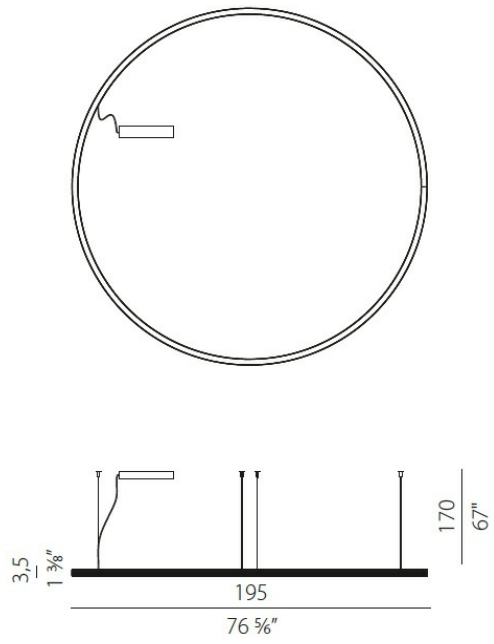

Suspension kit with griplocks and 5m (196,9") long steel cables.

5m (196,9") long power cable in transparent PVC.

Power canopy with pickled sheet metal ceiling bracket and covering in RAL 9003 white polyacrylic paint.

## DATA SHEET

Code	L23201.360.0102
System power consumption	109W
Light source	LED
Light source lifetime	L80 (B20) 60'000h
Colour temperature	3000K Ra >80
Light distribution	diffused
Power supply	220-240V AC
Frequency	50/60Hz
Electrical configuration	dimable (DALI/Push DIM)
Driver	integrated included
Nominal luminous flux	12908lm
Lumen output	4260lm
Efficiency	33.003%
Weight	5,8300Kg
Protection degree	IP40
Colour tollerances	SDCM 3
Dimensions	202 x 202 x 13

# TECHNICAL DRAWING

# DIAGRAMMA POLARE