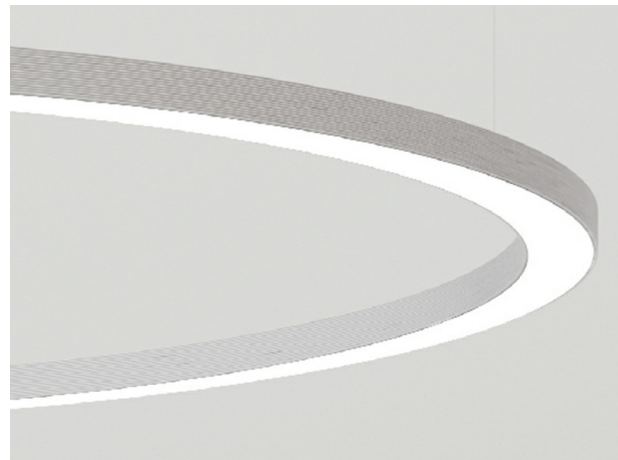

# BROOKLYN ROUND - L23201.360.0102

Enzo Panzeri 2017

Novelty

Suspension lighting fixture for interiors, with direct light emission.

Bended extruded aluminium structure in RAL 9003 white powder paint.

Extruded polycarbonate diffuser with opaline finish.

Suspension kit with griplocks and 5m (196,9") long steel cables.

5m (196,9") long power cable in transparent PVC.

Power canopy with pickled sheet metal ceiling bracket and covering in RAL 9003 white polyacrylic paint.

## DATA SHEET

Code	L23201.360.0102
System power consumption	109W
Light source	LED
Light source lifetime	L80 (B20) 60'000h
Colour temperature	3000K Ra >80
Light distribution	diffused
Power supply	220-240V AC
Frequency	50/60Hz
Electrical configuration	dimable (DALI/Push DIM)
Driver	integrated included
Nominal luminous flux	12908lm
Lumen output	4260lm
Efficiency	33.003%
Weight	5,8300Kg
Protection degree	IP40
Colour tollerances	SDCM 3
Dimensions	202 x 202 x 13