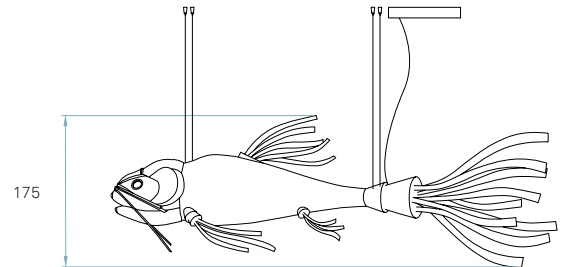

Wood shade colours

-  20 Ivory White
-  22 Natural Beech

Components

Metal Canopy
Brushed nickel
56 x 16 x 6 cm

Electrical cable
Transparent
5 m drop

Steel cable
4 x 5 m drop

Box size
Body
box 1: 229 x 80 x 92 cm
1,685 m³ | 117 Kg
Head + Tail
box 2: 166 x 107 x 188 cm
3,339 m³ | 148 Kg

Weight
Gross - 265 Kg
Net - 33 Kg

Required
Shades mount
Difficulty: *****

LED
 Linear Module
24 x 5,5 W

Energy class
 LED integrated

Driver
 MEANWELL
1 unit - Ref. NPF 90D-30
1 unit - Ref. NPF 60D-20
 MEANWELL
1 unit - Ref. NPF 90D-30
1 unit - Ref. NPF 60D-20
+
Bluetooth Control - CASAMBI / ELT
1 unit - Ref. CBU - ASD
Driver housed in canopy.