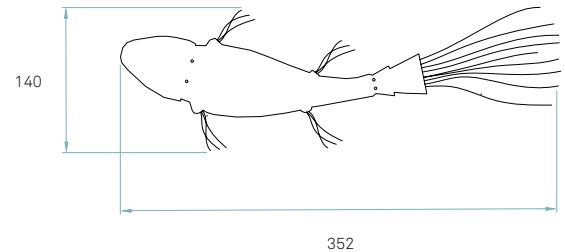

Wood shade colours

-  20 Ivory White
-  22 Natural Beech

Components

Metal Canopy
Brushed nickel
56 x 16 x 6 cm

Electrical cable
Transparent
5 m drop

Steel cable
4 x 5 m drop

Box size
Body
box 1: 229 x 80 x 92 cm
1,685 m³ | 117 Kg
Head + Tail
box 2: 166 x 107 x 188 cm
3,339 m³ | 148 Kg

Weight
Gross - 265 Kg
Net - 33 Kg

Required
Shades mount
Difficulty: *****

LED
 Linear Module
24 x 5,5 W

Energy class
 LED integrated

Driver
 MEANWELL
1 unit - Ref. NPF 90D-30
1 unit - Ref. NPF 60D-20
 MEANWELL
1 unit - Ref. NPF 90D-30
1 unit - Ref. NPF 60D-20
+
Bluetooth Control - CASAMBI / ELT
1 unit - Ref. CBU - ASD
Driver housed in canopy.