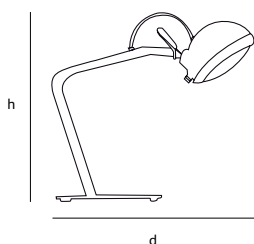

Wxdxh **26x80x145cm**

Light source

1 x 60W halogen included

Lampholder

G9

Max. 1 x 60W / 240V

Weight

Net. weight **5kg**

SA.01.TA.WH

Order code

SA.01.TA.*

Dimensions

Wxdxh **20x43x45cm**

Light source

1 x 60W halogen included

Lampholder