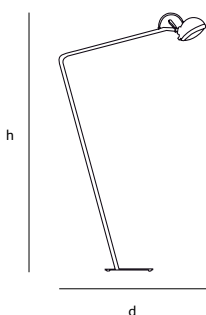

stand alone floor lamp

colors & materials

* **WH**
white
powder coated

* **BL**
black
powder coated

SA.01.FL.BL

Order code

SA.01.FL.*

Dimensions

Wxdxh **26x80x145cm**

Light source

1 x 60W halogen included

Lampholder

G9

Max. 1 x 60W / 240V

Weight

Net. weight **5kg**

SA.01.TA.WH

Order code

SA.01.TA.*

Dimensions

Wxdxh **20x43x45cm**

Light source

1 x 60W halogen included

Lampholder