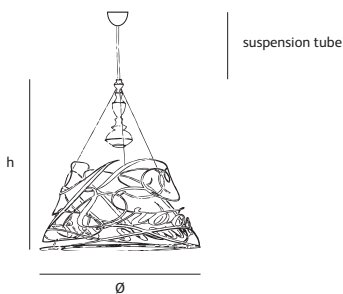

idée fixe

suspension lamp

colors & materials

***GO**
gold

***HG**
high gloss
polished steel

***WH**
white
powder coated

IF.01.SU.GO

Order code

IF.01.SU.*

Dimensions

Øxh **80x90cm**

Suspension tube **customized***

Light source **included**

Lamp holder

GU10

Max. 1 x 75W / 240V or retrofit LED