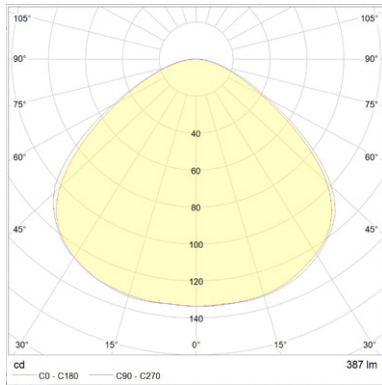

TECHNICAL SPECIFICATIONS NOC WALL

RECOMMENDED LIGHT SOURCE*	DIMMABLE	POWER SUPPLY	IP	CORD LENGTH	SWITCH
LED E14 (A15), 5,5W, 470lm, 2800K warm white	No	220-240V AC at 50/60Hz	20	200 cm	Inline Switch

*Bulb not included.

TECHNICAL SPECIFICATIONS NOC WALL BUTTON

RECOMMENDED LIGHT SOURCE*	DIMMABLE	POWER SUPPLY	IP	CORD LENGTH	SWITCH
LED E14 (A15), 5,5W, 470lm, 2800K warm white	No	220-240V AC at 50/60Hz	20	Integrated in the wall	Integrated switch

*Bulb not included.

TEST SPECIFICATION OUTPUTS*

FLUX (LUMENS)	CCT (KELVIN)	CRI (1-100)
470lm	2800K, warm white	80

*Photometrics and the test specification shown is taken using the recommended LED bulb fitted in the production luminaire.

PHOTOMETRICS

CERTIFICATES

CE APPROVED

This product has been assessed and complies with the essential requirements of the relevant European directives.

Tested according to the following European EN / IEC standards which relate specifically to electrical lighting products including

- EN 55015:2013 (radio disturbance)
- EN 61547:2009 (EMC immunity)
- EN 61000-3-2:2014 (EMC compatibility)
- EN 61000-3-3:2013 (EMC compatibility)
- EN 60598-2-4:1997 (portable luminaires)
- EN 60598-1:2015 (general requirements)
- EN 62493:2010 (human exposure to EMC)

COUNTRY OF ORIGIN

China

DOWNLOADS

Packshots and lifestyle photos, 2D / 3D files, care and maintenance, instructions, test certificates, product fact sheets, and product presentations are available in our Digital Library at hay.com.

[LINK TO DIGITAL LIBRARY](#)